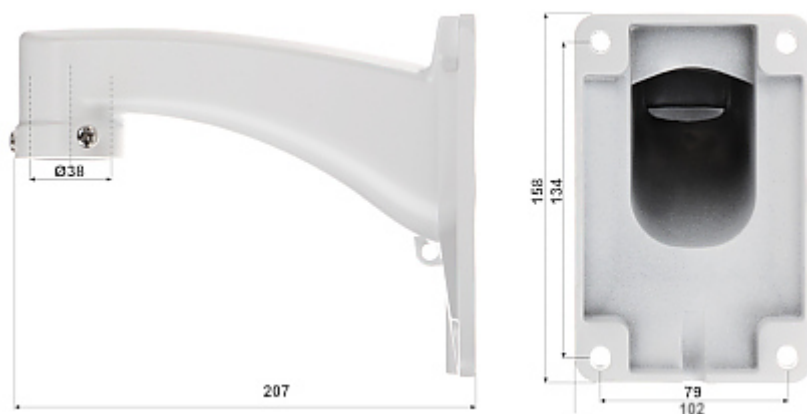

PRESENTATION

Bracket dimensions:

Camera connectors:

In the kit:

OUR TESTS

Camera image at artificial illumination (about 30Lux):

Camera image at night conditions with internal built-in IR illuminator on:

Camera image at direct strong light opposite to camera: