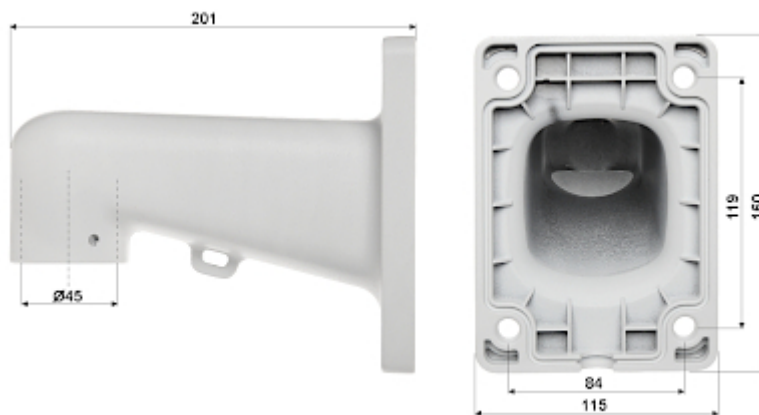

Bottom view:

Internal view of the housing:

Memory card slot:

Bracket dimensions:

Camera dimensions:

Camera connectors:

Connectors description:

In the kit:

## OUR TESTS

Camera image at artificial illumination (about 30Lux):

Camera image at night conditions with internal built-in IR illuminator on:

Camera image at direct strong light opposite to camera: