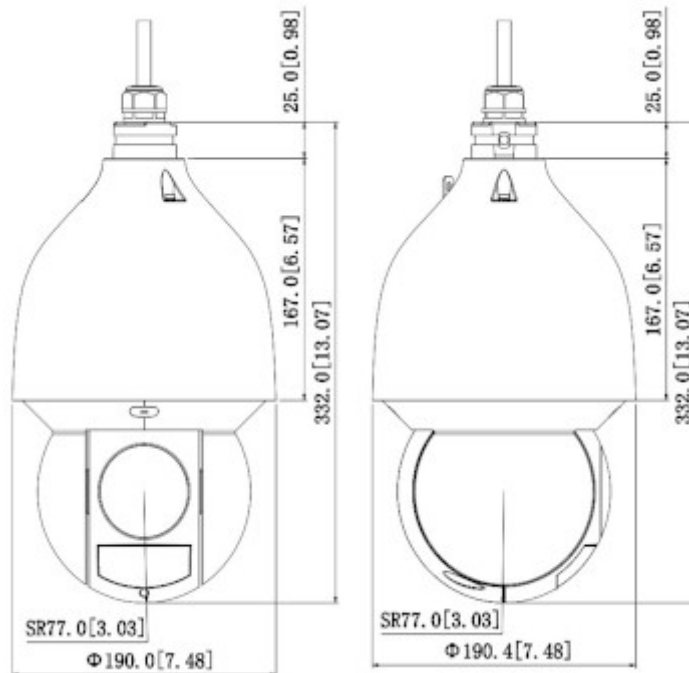

Bottom view:

Internal view of the housing:

Memory card slot:

Bracket dimensions:

Camera dimensions:

Camera connectors:

Connectors description:

In the kit:

## OUR TESTS

Camera image at artificial illumination (about 30Lux):

Camera image at night conditions with internal built-in IR illuminator on:

Camera image at direct strong light opposite to camera: