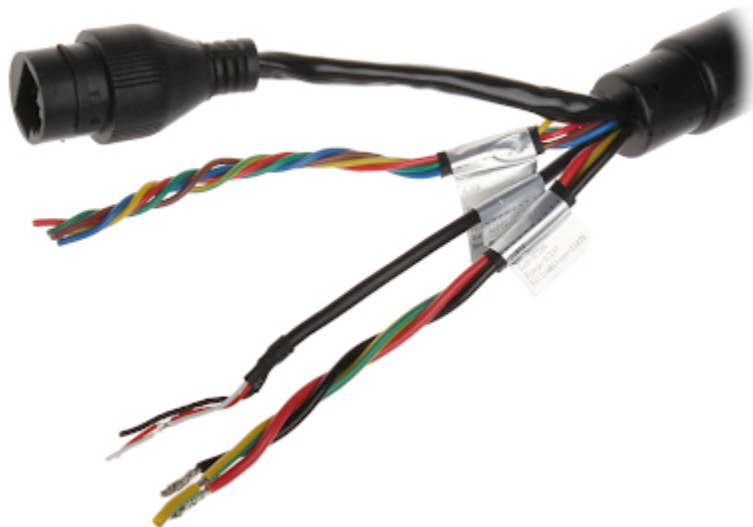

Bottom view:

Internal view of the housing:

Memory card slot:

Bracket dimensions:

Camera dimensions:

Camera connectors:

Connectors description:

In the kit:

## OUR TESTS

Camera image at artificial illumination (about 30Lux):

Camera image at night conditions with internal built-in IR illuminator on:

Camera image at direct strong light opposite to camera: