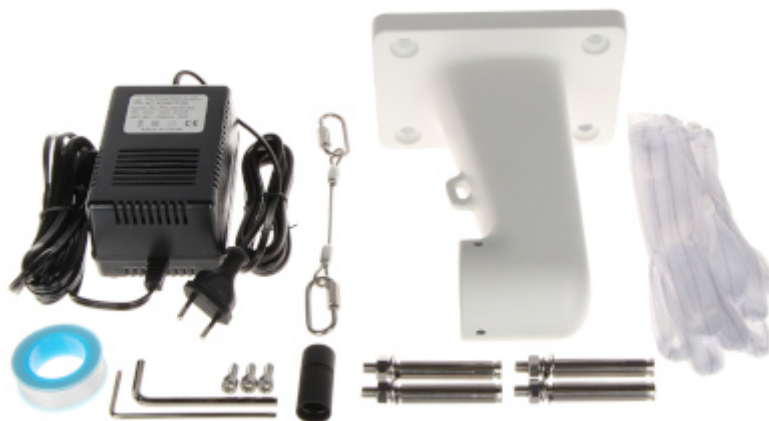

Bottom view:

Internal view of the housing:

Memory card slot:

Bracket dimensions:

Camera dimensions:

Camera connectors:

Connectors description:

In the kit:

## OUR TESTS

Camera image at artificial illumination (about 30Lux):

Camera image at night conditions with internal built-in IR illuminator on:

Camera image at direct strong light opposite to camera: