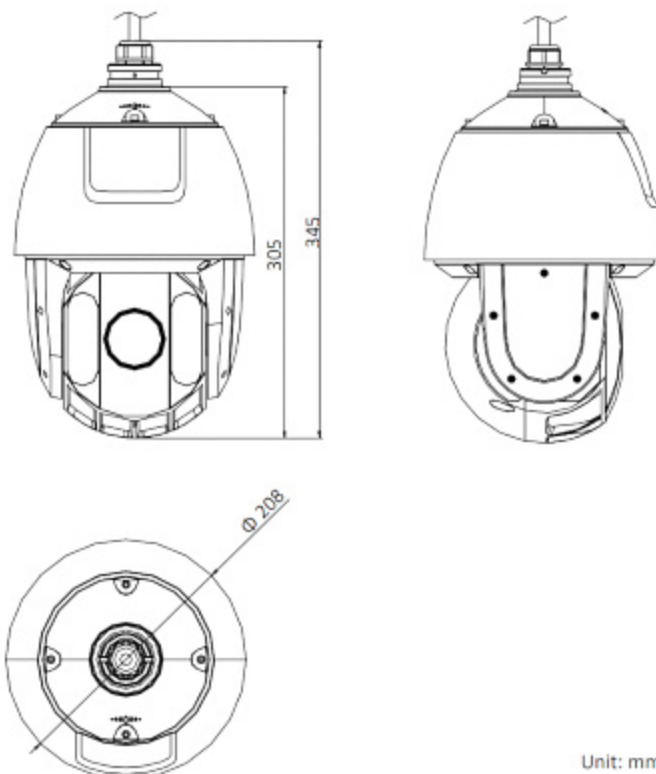

Power supply:	<ul style="list-style-type: none"> • PoE (802.3at), • 24 V AC / 2.5 A (power adapter included)
Max. power consumption:	< 30 W
Housing:	Speed Dome, Metal + Plastic
Color:	White + Black
Operation temp:	-30 °C ... 65 °C
"Index of Protection":	IP66
Vandal-proof:	—
Weight:	3.63 kg (without bracket)
Dimensions:	Ø 208 x 345 mm (without bracket)
Supported languages:	Polish, English, Bulgarian, Croatian, Czech, Danish, Estonian, Finnish, French, Greek, Spanish, Dutch, Lithuanian, Latvian, German, Norwegian, Portuguese, Russian, Romanian, Serbian, Slovak, Slovenian, Swedish, Turkish, Hungarian, Vietnamese, Italian
Manufacturer / Brand:	BCS View
Guarantee:	3 years

PRESENTATION

Bottom view:

Micro SD card slot is located inside the camera:

Camera connectors:

Connectors description:

Camera dimensions:

Unit: mm

In the kit: