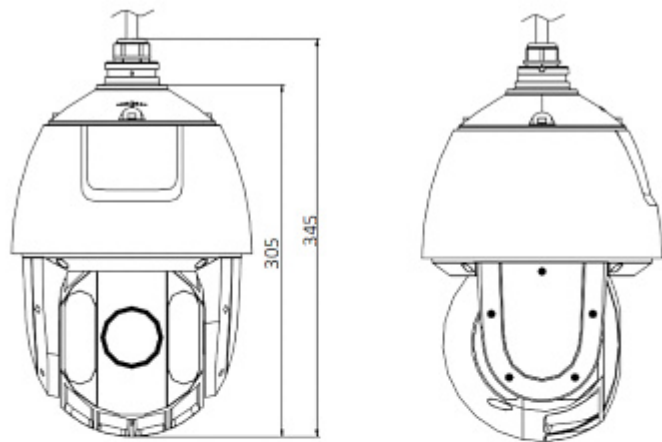

## PRESENTATION

Bottom view:

Micro SD card slot is located inside the camera:

Camera connectors:

Connectors description:

Camera dimensions:

Unit: mm

In the kit:

## OUR TESTS

Camera image at artificial illumination (about 30Lux):

Camera image at night conditions with internal built-in IR illuminator on:

DELTA-OPTI Monika Matysiak; <https://www.delta.poznan.pl>  
 POL; 60-713 Poznań; Graniczna 10  
 e-mail: delta-opti@delta.poznan.pl; tel: +(48) 61 864 69 60