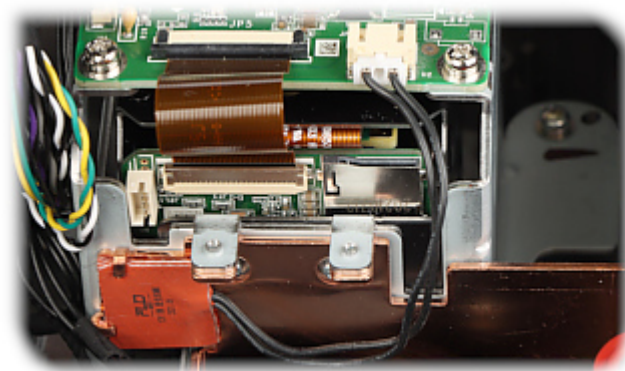

PRESENTATION

Bottom view:

View after remove the cover:

Memory card slot:

Camera connectors:

Connectors description:

Bracket dimensions:

In the kit:

OUR TESTS

Camera image at artificial illumination (about 30Lux):

Camera image at night conditions with internal built-in IR illuminator on:

Camera image at direct strong light opposite to camera: