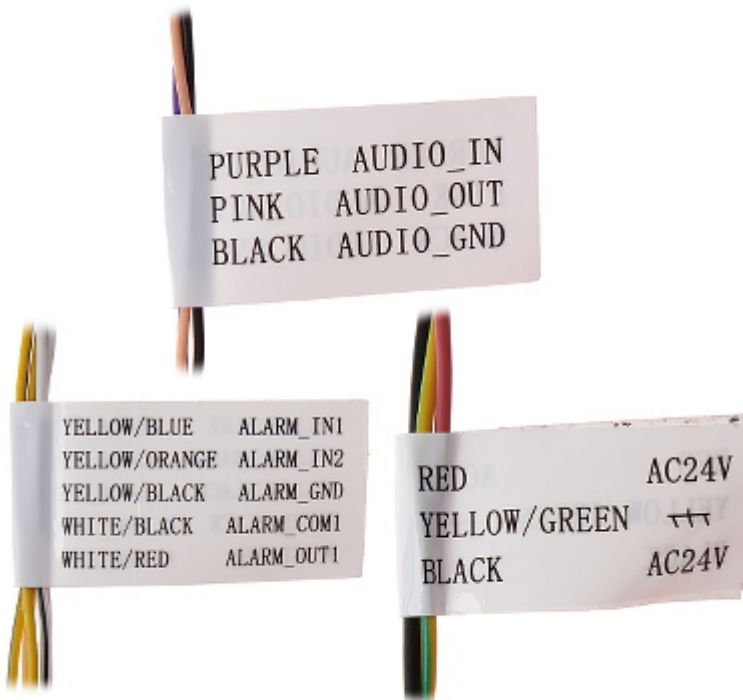

PRESENTATION

Bottom view:

View after remove the cover:

Memory card slot:

Camera connectors:

Connectors description:

Bracket dimensions:

In the kit:

OUR TESTS

Camera image at artificial illumination (about 30Lux):

Camera image at night conditions with internal built-in IR illuminator on:

Camera image at direct strong light opposite to camera: