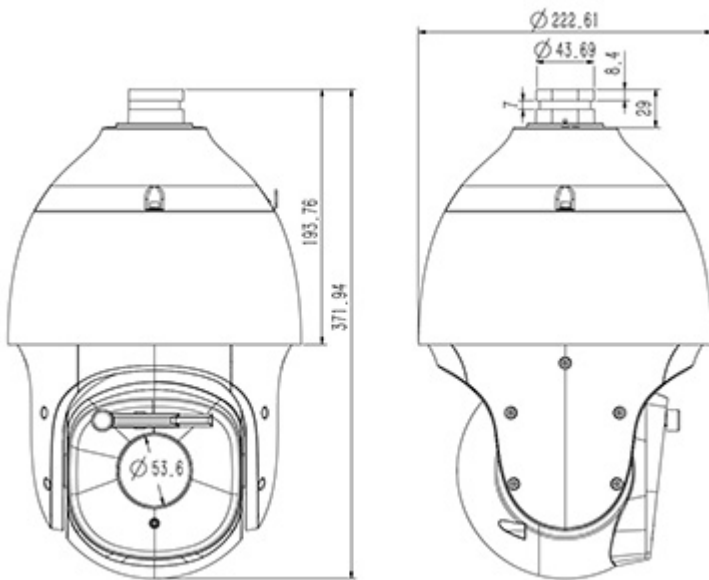

SPECIFICATION

Standard:	IP
Resolution:	2880 x 1620 - 5 Mpx , 2688 x 1520 - 4 Mpx , 2560 x 1440 - 3.7 Mpx , 2304 x 1296 - 3 Mpx , 1920 x 1080 - 1080p , 1280 x 720 - 720p
Sensor:	1/2.7 " Progressive Scan CMOS
Lens:	4.7 ... 141 mm
View angle:	<ul style="list-style-type: none"> • 62 ° ... 2.5 ° (manufacturer data) • 59 ° ... 2.9 ° (our tests result)
Optical zoom:	x 30
Digital zoom:	x 16
Range of IR illumination:	200 m
White light LED illuminator range:	30 m
Video output:	—
Preset rotation speed:	<ul style="list-style-type: none"> • 240 °/s (horizontal) • 120 °/s (vertical)
Rotation speed (manual control):	<ul style="list-style-type: none"> • 0.1 °/s ... 180 °/s (horizontal) • 0.1 °/s ... 120 °/s (vertical)

PRESENTATION

Mounting side view:

Camera connectors:

Camera dimensions:

In the kit:

OUR TESTS

Camera image at artificial illumination (about 30Lux):

Camera image at night conditions with internal built-in LED illuminator on:

Camera image at night conditions with internal built-in IR illuminator on:

Camera image at direct strong light opposite to camera:

PACKAGE

Dimensions (L x W x H): 0x0x0 mm	Gross Weight: 0 kg
----------------------------------	--------------------