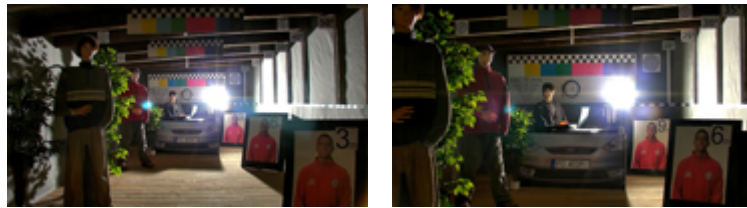

Camera image at direct strong light opposite to camera:

PACKAGE

Dimensions (L x W x H): 0x0x0 mm	Gross Weight: 0 kg