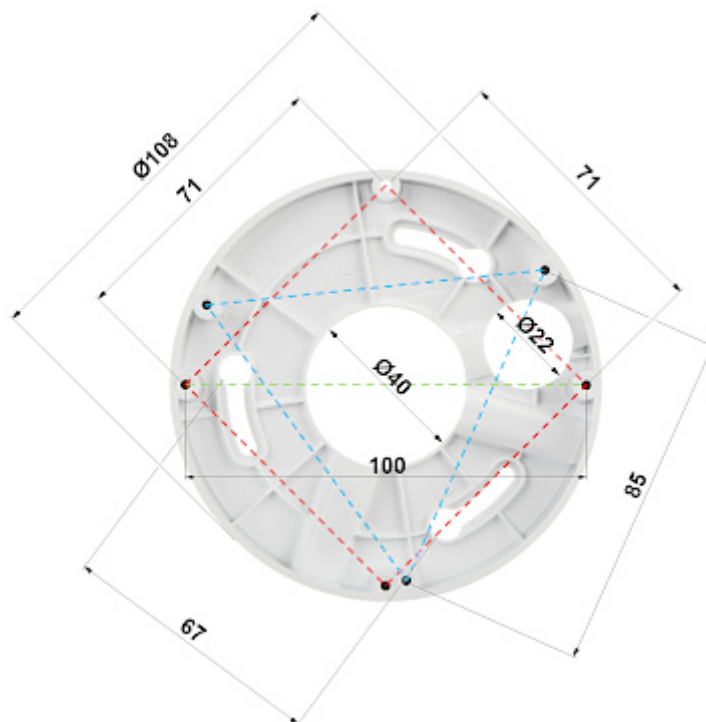

### SPECIFICATION

Neck diameter:	Ø 108 mm
Suitable for cameras:	UNIARCH
Material:	Plastic
Color:	White
Distance from mounting surface:	7 mm
Weight:	0.04 kg
Dimensions:	Ø 108 x 23 mm
Manufacturer / Brand:	UNIVIEW / UNIARCH
Guarantee:	<b>3 years</b>

### PRESENTATION

Camera mounting side view:

Wall mounting side view:

Dimensions:

In the kit: