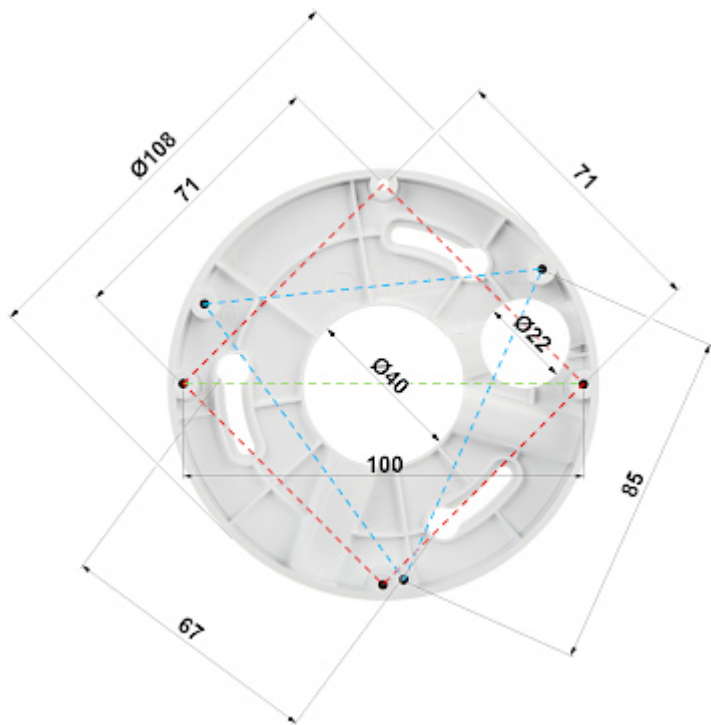

Code: TR-UM06-E-IN

CAMERA BRACKET **TR-UM06-E-IN** UNIVIEW

Net: **1.70 EUR** Gross: **2.09 EUR**

Ceiling bracket for cameras. Designed to dome cameras.

SPECIFICATION

Neck diameter:	Ø 108 mm
Suitable for cameras:	UNIVIEW
Material:	Plastic
Color:	White
Distance from mounting surface:	7 mm
Weight:	0.04 kg
Dimensions:	Ø 108 x 23 mm
Manufacturer / Brand:	UNIVIEW
Guarantee:	3 years

PRESENTATION

Camera mounting side view:

DELTA-OPTI Monika Matysiak; <https://www.delta.poznan.pl>
POL; 60-713 Poznań; Graniczna 10
e-mail: delta-opti@delta.poznan.pl; tel: +(48) 61 864 69 60

Wall mounting side view:

Dimensions:

In the kit:

PACKAGE

Dimensions (L x W x H): 0x0x0 mm	Gross Weight: 0 kg
----------------------------------	--------------------