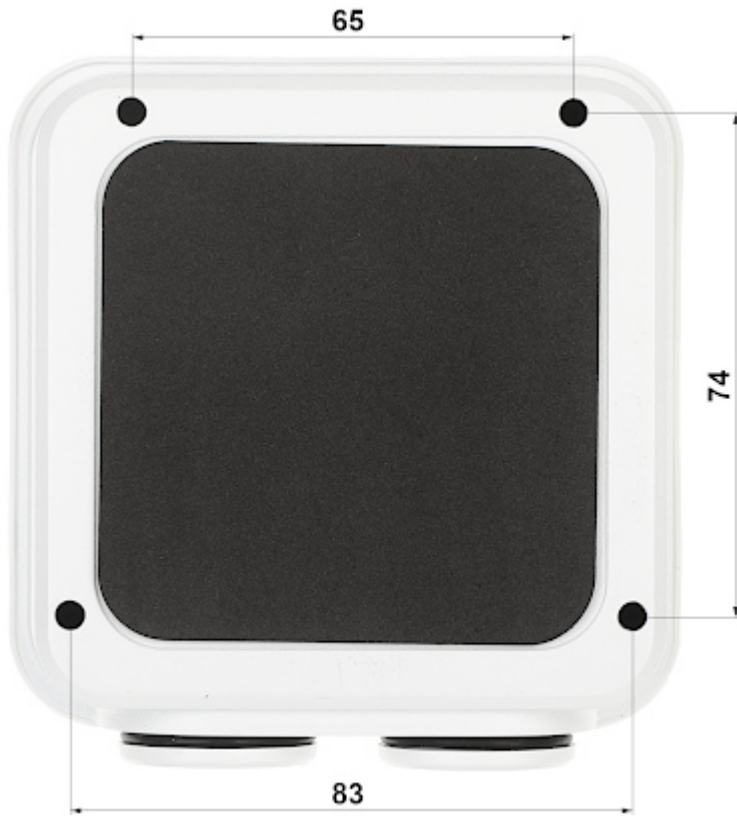

SPECIFICATION

Mounting holes distance:	52 x 52 mm 64 x 64 mm
Number of holes:	2 x 4
Suitable for cameras:	UNIVIEW
Material:	Aluminum
Color:	White
Distance from mounting surface:	39 mm
Weight:	0.4 kg
Dimensions:	108 x 104 x 57 mm
Manufacturer / Brand:	UNIVIEW
Guarantee:	3 years

PRESENTATION

Camera mounting side view:

DELTA-OPTI Monika Matysiak; <https://www.delta.poznan.pl>
POL; 60-713 Poznań; Graniczna 10
e-mail: delta-opti@delta.poznan.pl; tel: +(48) 61 864 69 60

View of the ceiling mounting side:

Internal view:

In the kit:

In the kit:

In the kit:

PACKAGE

Dimensions (L x W x H): 0x0x0 mm	Gross Weight: 0 kg
----------------------------------	--------------------