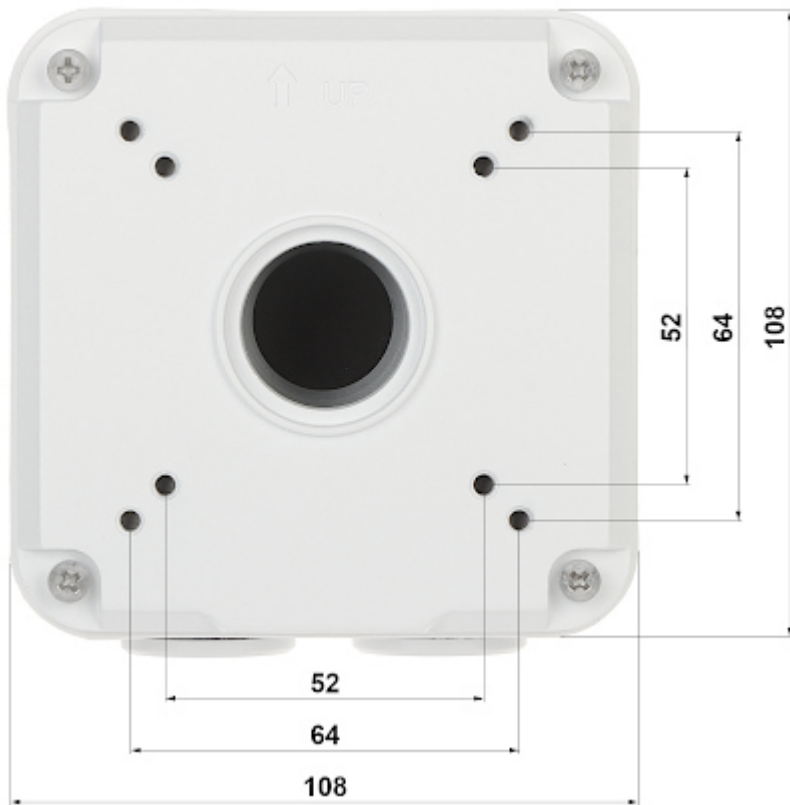

Code: TR-JB06-A-IN

CAMERA BRACKET **TR-JB06-A-IN** UNIVIEW

Net: **16.22 EUR** Gross: **19.95 EUR**

Ceiling bracket for cameras. Dedicated to tube cameras.

It has very useful advantage, possibility to hide camera cables and connectors.

SPECIFICATION

Mounting holes distance:	52 x 52 mm 64 x 64 mm
Number of holes:	2 x 4
Suitable for cameras:	UNIVIEW
Material:	Aluminum
Color:	White
Distance from mounting surface:	39 mm
Weight:	0.4 kg
Dimensions:	108 x 104 x 57 mm
Manufacturer / Brand:	UNIVIEW
Guarantee:	3 years

PRESENTATION

Camera mounting side view:

DELTA-OPTI Monika Matysiak; <https://www.delta.poznan.pl>
POL; 60-713 Poznań; Graniczna 10
e-mail: delta-opti@delta.poznan.pl; tel: +(48) 61 864 69 60

View of the ceiling mounting side:

Internal view:

In the kit:

In the kit:

In the kit:

PACKAGE

Dimensions (L x W x H): 0x0x0 mm	Gross Weight: 0 kg
----------------------------------	--------------------