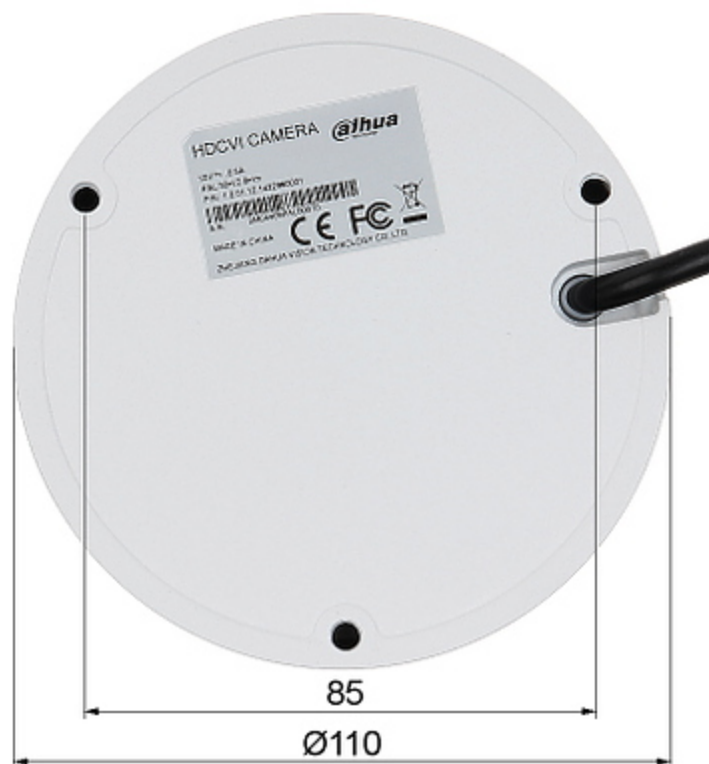

Mounting side view: