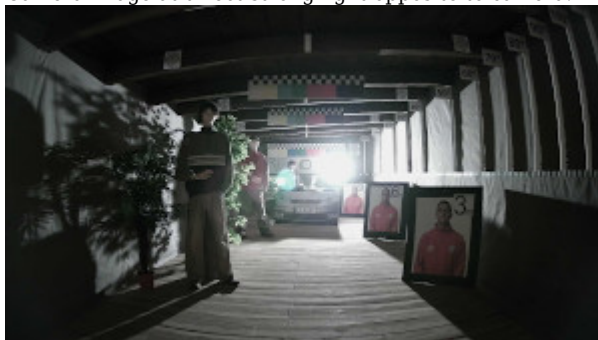

Camera image at direct strong light opposite to camera: