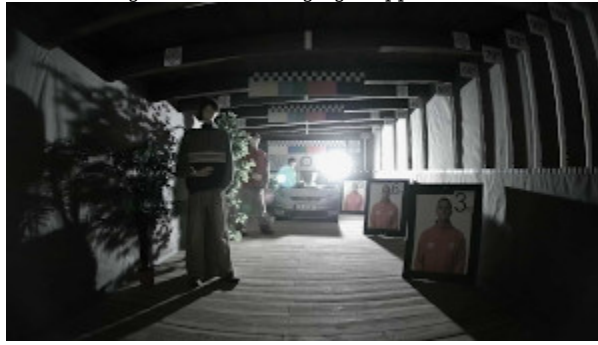

PRESENTATION

Camera is out from clamping ring:

Mounting side view:

Camera connectors:

Standard changes are made using configuration switches:

In the kit:

OUR TESTS

AHD:

Camera image at artificial illumination (about 30Lux):

Camera image at night conditions with internal built-in IR illuminator on:

Camera image at direct strong light opposite to camera:

HD-CVI:

Camera image at artificial illumination (about 30Lux):