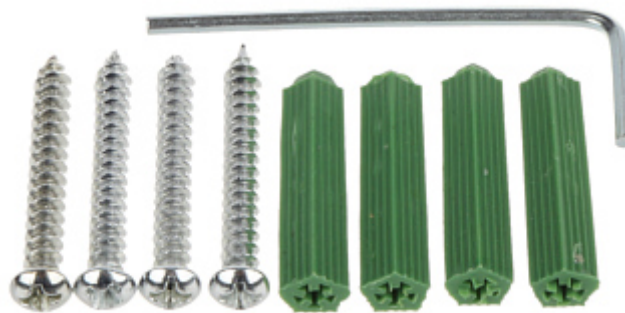

PRESENTATION

Camera is out from clamping ring (the OSD menu controller visible):

Mounting dimensions:

The appropriate signal format selection is done by tilting and holding the joystick for 5 s without entering to the OSD menu. Changing the signal to the NTSC in the camera causes loss of image in connected AHD/HD-CVI/HD-TVI recorder:

In the kit:

OUR TESTS

AHD:

Camera image at artificial illumination (about 30Lux):

Camera image at night conditions with internal built-in IR illuminator on:

Camera image at direct strong light opposite to camera: