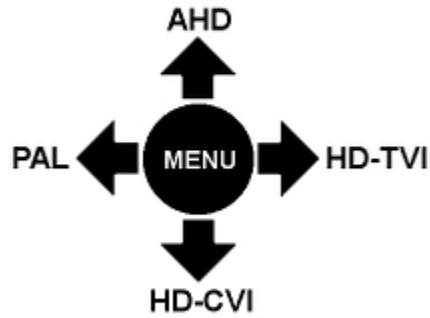

PRESENTATION

Camera is out from clamping ring (the OSD menu controller visible):

Mounting dimensions:

The appropriate signal format selection is done by tilting and holding the joystick for 5 s without entering to the OSD menu. Changing the signal to the NTSC in the camera causes loss of image in connected AHD/HD-CVI/HD-TVI recorder:

In the kit:

OUR TESTS

AHD:

Camera image at artificial illumination (about 30Lux):

Camera image at night conditions with internal built-in IR illuminator on:

Camera image at direct strong light opposite to camera: