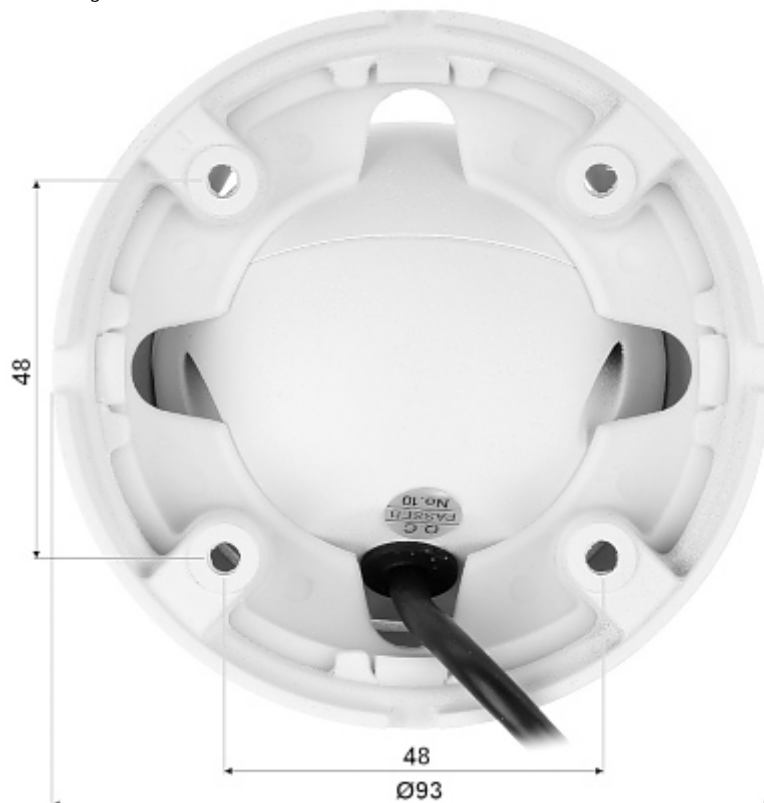

Mounting dimensions: