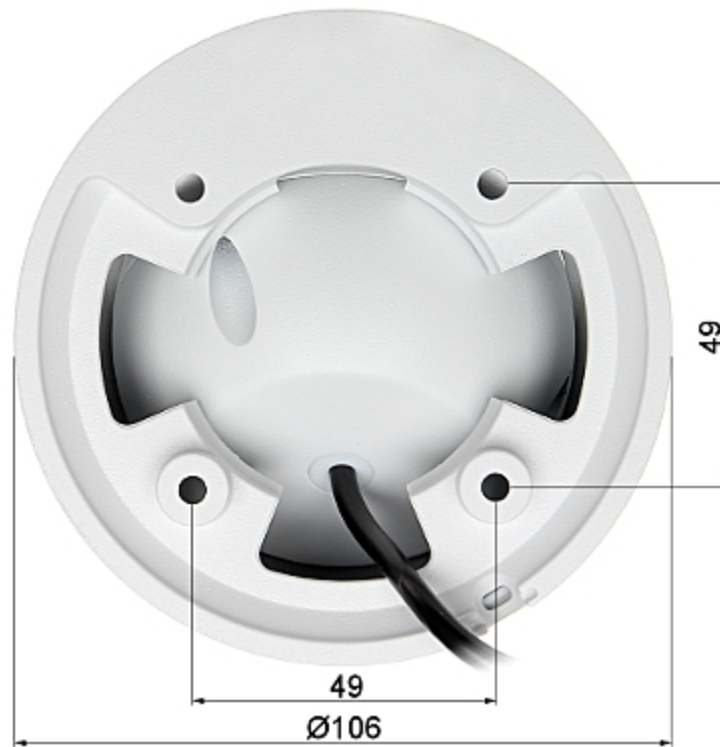

Code: HAC-HDW1500EM-A-0280B

AHD, HD-CVI, HD-TVI, PAL VANDALPROOF CAMERA **HAC-HDW1500EM-A-0280B** - 5 Mpx 2.8 mm DAHUA

Net: **70.03 EUR** Gross: **86.14 EUR**

Megapixel camera with 1/2.7" CMOS sensor and AHD / HD-CVI / HD-TVI / PAL.

SPECIFICATION

Standard:	AHD, HD-CVI, HD-TVI, PAL
Sensor:	1/2.7 " CMOS
Matrix size:	5 Mpx
Resolution:	2592 x 1944 - 5 Mpx , 2560 x 1440 - 3.7 Mpx , 1920 x 1080 - 1080p , 960 x 576 - 960H, PAL
Range of IR illumination:	50 m
IR illuminator power adjustment:	Automatic
Lens:	2.8 mm
View angle:	<ul style="list-style-type: none">• 98 ° (manufacturer data)• 94 ° (our tests result)
S/N ratio:	> 65 dB
Video output:	AHD / HD-CVI / HD-TVI / PAL - 1 Vpp / 75 Ω
Audio:	<ul style="list-style-type: none">• Microphone built-in,• Audio support via coaxial cable - HD-CVI only

Main features:	<ul style="list-style-type: none"> • D-WDR - Wide Dynamic Range • 2D-DNR - Digital Noise Reduction • BLC/HLC - Back Light / High Light Compensation • ICR - Movable InfraRed filter • Sharpness - sharper image outlines • AGC - Automatic Gain Control • Privacy zones • Mirror - Mirror image • Auto White Balance
OSD menu:	OSD menu available via DAHUA recorder
Power supply:	12 V DC / 260 mA
Power consumption:	≤ 4.2 W
Housing:	Dome, Aluminum
Color:	White
Vandal-proof:	✓
"Index of Protection":	IP67
Operation temp:	-40 °C ... 60 °C
Weight:	0.41 kg
Dimensions:	Ø 106 x 94 mm
Manufacturer / Brand:	DAHUA
Guarantee:	3 years

PRESENTATION

Camera is out from clamping ring:

Mounting side view:

In the kit:

OUR TESTS

AHD:

Camera image at artificial illumination (about 30Lux):

Camera image at night conditions with internal built-in IR illuminator on: