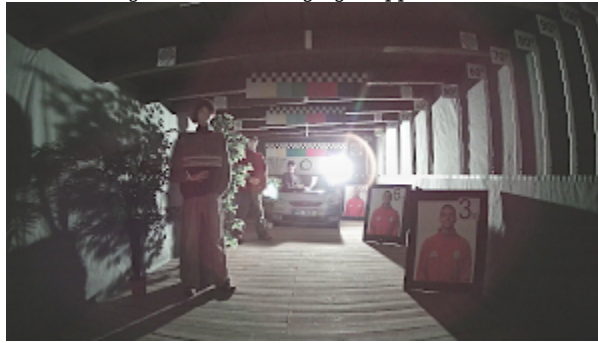

Camera image at direct strong light opposite to camera: