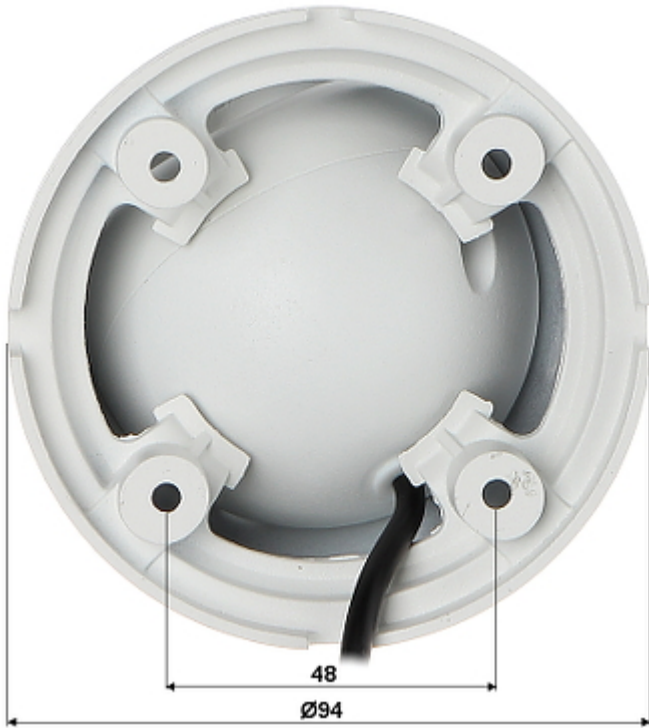

In the case of video transmission using a twisted pair cable and matching transformers (balun), be aware of the possibility of signal reflections and interfering signals.

## SPECIFICATION

Standard:	AHD / HD-CVI / HD-TVI / CVBS
Sensor:	1/2.7 " CMOS
Matrix size:	8.3 Mpx
Resolution:	3840 x 2160 - 8.3 Mpx @ HD-CVI @ 25 fps , 3840 x 2160 - 8.3 Mpx @ HD-CVI / HD-TVI / AHD @ 15 fps , 2592 x 1944 - 5 Mpx @ HD-CVI @ 20 fps , 2560 x 1440 - 3.7 Mpx @ HD-CVI @ 25 fps , 960 x 576 - 960H @ PAL @ 25 fps
Range of IR illumination:	30 m
IR illuminator power adjustment:	Automatic
Lens:	2.8 mm
View angle:	<ul style="list-style-type: none"><li>• 105 ° (manufacturer data)</li><li>• 101 ° (our tests result)</li></ul>
Video output:	AHD / HD-CVI / HD-TVI / CVBS, 1 Vpp / 75 Ω
Audio:	—

Main features:	<ul style="list-style-type: none"> <li>• D-WDR - Wide Dynamic Range</li> <li>• 2D-DNR - Digital Noise Reduction</li> <li>• BLC - configurable Back Light Compensation</li> <li>• HLC - High Light Compensation (spot)</li> <li>• ICR - Movable InfraRed filter</li> <li>• Mirror - Mirror image</li> <li>• Auto White Balance</li> <li>• Configurable Privacy Zones</li> <li>• Sharpness - sharper image outlines</li> </ul>
OSD menu:	OSD menu available via DAHUA recorder
Power supply:	12 V DC / 360 mA
Power consumption:	≤ 4.3 W
Housing:	Dome, Metal
Color:	White
"Index of Protection":	IP67
Vandal-proof:	—
Operation temp:	-40 °C ... 60 °C
Weight:	0.29 kg
Dimensions:	Ø 93 x 79 mm
Manufacturer / Brand:	DAHUA
Guarantee:	<b>3 years</b>

## PRESENTATION

Camera is out from clamping ring:

Dimensions:

In the kit: