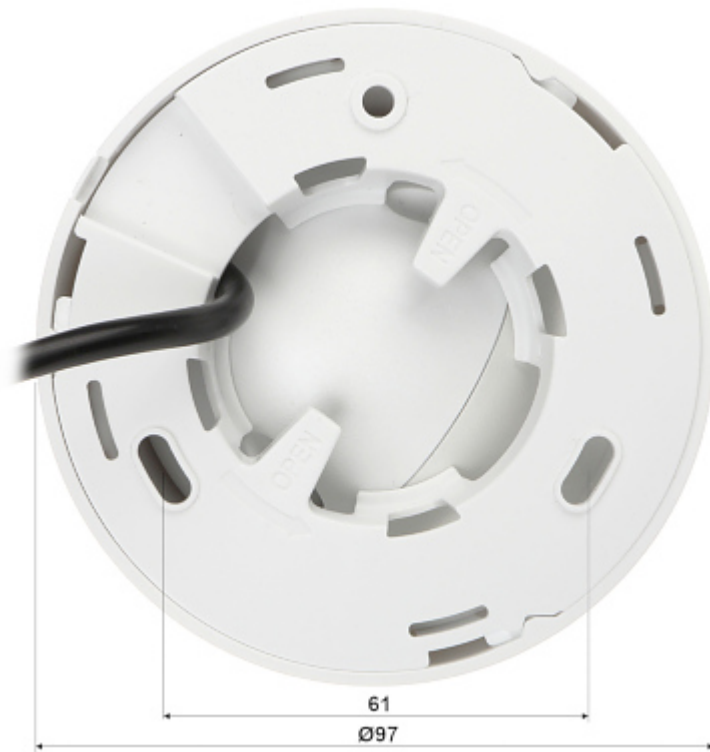

In the case of video transmission using a twisted pair cable and matching transformers (balun), be aware of the possibility of signal reflections and interfering signals.

Camera is according to IP67 Index of Protection norm.

SPECIFICATION

Standard:	HD-CVI, HD-TVI, AHD, CVBS
Sensor:	1/2.7 " CMOS
Matrix size:	3.7 Mpx
Resolution:	<ul style="list-style-type: none">• AHD / HD-CVI / HD-TVI : 2560 x 1440 - 3.7 Mpx ,• HD-CVI : 1920 x 1080 - 1080p ,• CVBS 960 x 576 - 960H, PAL
Range of IR illumination:	30 m
IR illuminator power adjustment:	Automatic
Lens:	2.8 mm
View angle:	<ul style="list-style-type: none">• 97 ° (manufacturer data)• 94 ° (our tests result)
Video output:	AHD / HD-CVI / HD-TVI / PAL, 1 Vpp / 75 Ω
Audio:	—

Main features:	<ul style="list-style-type: none"> • D-WDR - Wide Dynamic Range • 2D-DNR - Digital Noise Reduction • BLC/HLC - Back Light / High Light Compensation • ICR - Movable InfraRed filter • AGC - Automatic Gain Control • Auto White Balance • Privacy zones • Mirror - Mirror image • Sharpness - sharper image outlines
OSD menu:	OSD menu available via DAHUA recorder
Power supply:	12 V DC / 330 mA
Power consumption:	≤ 4 W
Housing:	Dome, Aluminum + Plastic
"Index of Protection":	IP67
Color:	White
Vandal-proof:	—
Operation temp:	-40 °C ... 60 °C
Weight:	0.22 kg
Dimensions:	Ø 97 x 86 mm
Manufacturer / Brand:	DAHUA
Guarantee:	3 years

PRESENTATION

Camera is out from clamping ring:

Mounting side view:

In the kit:

OUR TESTS

AHD:

Camera image at artificial illumination (about 30Lux):

Camera image at night conditions with internal built-in IR illuminator on: