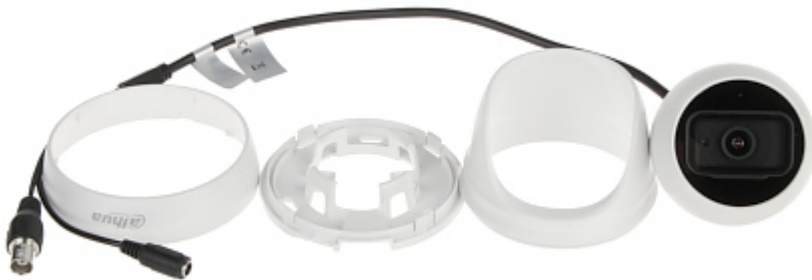

In the case of video transmission using a twisted pair cable and matching transformers (balun), be aware of the possibility of signal reflections and interfering signals.

Camera is according to IP67 Index of Protection norm.

Main features:	<ul style="list-style-type: none"> • D-WDR - Wide Dynamic Range • 2D-DNR - Digital Noise Reduction • BLC/HLC - Back Light / High Light Compensation • ICR - Movable InfraRed filter • AGC - Automatic Gain Control • Auto White Balance • Privacy zones • Mirror - Mirror image • Sharpness - sharper image outlines
OSD menu:	OSD menu available via DAHUA recorder
Power supply:	12 V DC / 330 mA
Power consumption:	≤ 4 W
Housing:	Dome, Aluminum + Plastic
"Index of Protection":	IP67
Color:	White
Vandal-proof:	—
Operation temp:	-40 °C ... 60 °C
Weight:	0.22 kg
Dimensions:	Ø 97 x 86 mm
Manufacturer / Brand:	DAHUA
Guarantee:	3 years

PRESENTATION

Camera is out from clamping ring:

Mounting side view:

In the kit:

OUR TESTS

AHD:

Camera image at artificial illumination (about 30Lux):

Camera image at night conditions with internal built-in IR illuminator on: