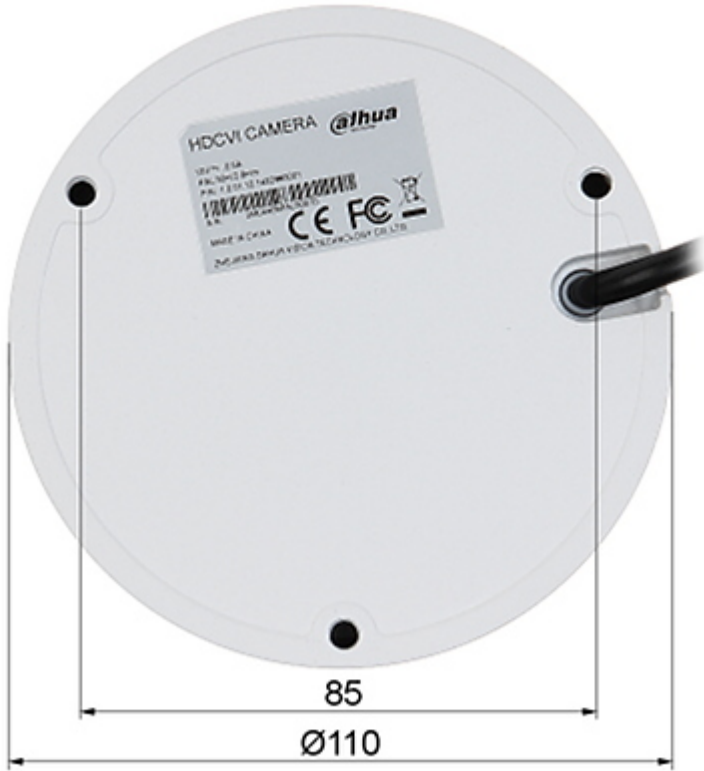

In the kit:

OUR TESTS

AHD: