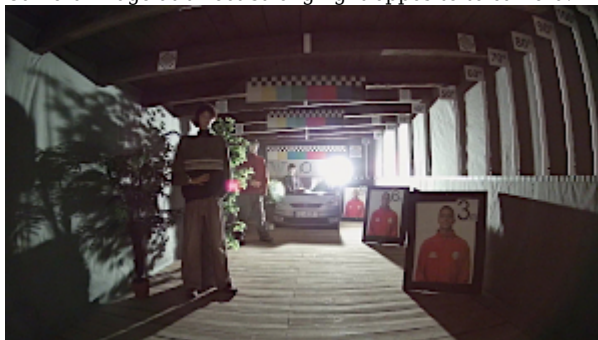

In the case of video transmission using a twisted pair cable and matching transformers (balun), be aware of the possibility of signal reflections and interfering signals.

Camera is according to IP67 Index of Protection norm.

In the kit:

OUR TESTS

AHD:

Camera image at artificial illumination (about 30Lux):

Camera image at night conditions with internal built-in IR illuminator on:

Camera image at direct strong light opposite to camera:

HD-CVI:

Camera image at artificial illumination (about 30Lux):

Camera image at night conditions with internal built-in IR illuminator on:

Camera image at direct strong light opposite to camera:

HD-TVI:

Camera image at artificial illumination (about 30Lux):

Camera image at night conditions with internal built-in IR illuminator on:

Camera image at direct strong light opposite to camera: