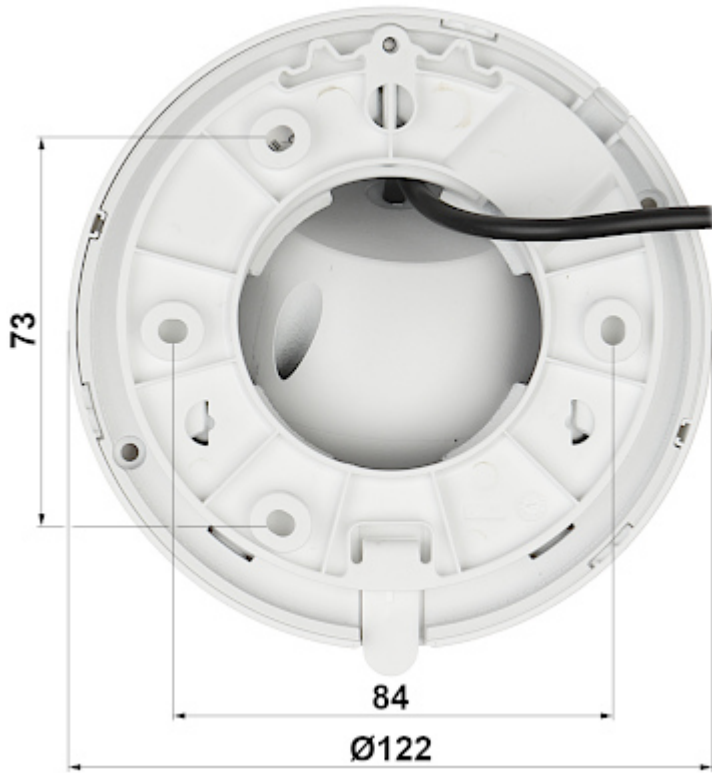

Camera is according to IP67 Index of Protection norm.

SPECIFICATION

Standard:	HD-CVI, HD-TVI, AHD, CVBS
Sensor:	1/2.7 " Progressive Scan CMOS
Matrix size:	5 Mpx
Resolution:	2880 x 1620 - 5 Mpx - HD-CVI only : Aspect Ratio 16 : 9 , 2560 x 1440 - 3.7 Mpx , 1920 x 1080 - 1080p - HD-CVI only , 960 x 576 - 960H, PAL
Range of IR illumination:	60 m
IR illuminator power adjustment:	Automatic
Lens:	2.8 mm
View angle:	<ul style="list-style-type: none">• 111 ° (manufacturer data)• 108 ° @ HD-CVI, 92 ° @ AHD / HD-TVI (our tests result)
Video output:	AHD / HD-CVI / HD-TVI / CVBS, 1 Vpp / 75 Ω
Audio:	<ul style="list-style-type: none">• Microphone built-in,• Audio support via coaxial cable - HD-CVI only

DELTA-OPTI Monika Matysiak; <https://www.delta.poznan.pl>
POL; 60-713 Poznań; Graniczna 10
e-mail: delta-opti@delta.poznan.pl; tel: +(48) 61 864 69 60

Main features:	<ul style="list-style-type: none"> • WDR - 120 dB - Wide Dynamic Range • 2D-DNR, 3D-DNR - Digital Noise Reduction • BLC/HLC/HLC-Pro - Back Light / High Light Compensation • ICR - Movable InfraRed filter • Day/night mode • AGC - Automatic Gain Control • Auto White Balance • Privacy zones • Mirror - Mirror image • Sharpness - sharper image outlines
OSD menu:	OSD menu available via DAHUA recorder
Power supply:	12 V DC / 490 mA
Power consumption:	≤ 5.9 W
Housing:	Dome, Metal + Plastic
"Index of Protection":	IP67
Color:	White
Vandal-proof:	—
Operation temp:	-40 °C ... 60 °C
Weight:	0.42 kg
Dimensions:	Ø 122 x 99 mm
Manufacturer / Brand:	DAHUA
Guarantee:	3 years

PRESENTATION

Camera is out from clamping ring:

Mounting side view:

In the kit:

OUR TESTS

AHD:

Camera image at artificial illumination (about 30Lux):

Camera image at night conditions with internal built-in IR illuminator on: