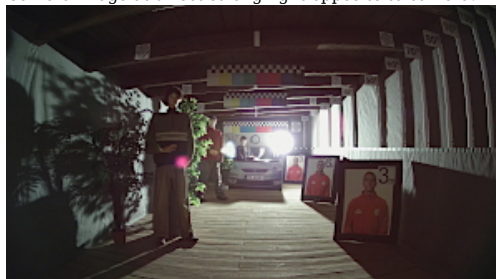

Camera image at direct strong light opposite to camera:

HD-CVI:

Camera image at artificial illumination (about 30Lux):

Camera image at night conditions with internal built-in IR illuminator on:

Camera image at direct strong light opposite to camera: