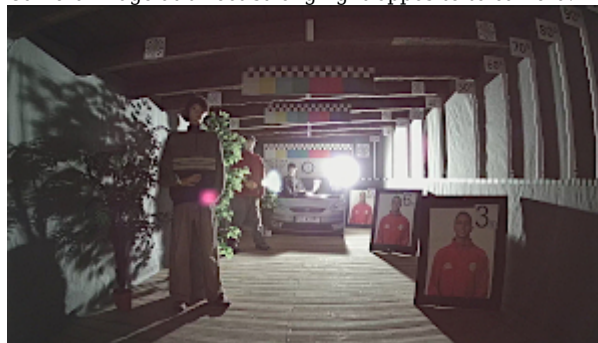

PACKAGE

Dimensions (L x W x H): 0x0x0 mm	Gross Weight: 0 kg