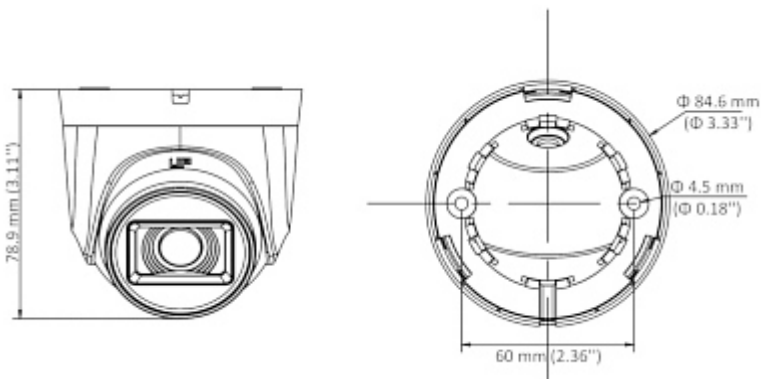

PRESENTATION

Camera is out from clamping ring:

Mounting side view:

Dimensions:

The change of the AHD / HD-CVI / HD-TVI / CVBS standard is done with the corresponding button by keeping it pressed for approx. 5 seconds: