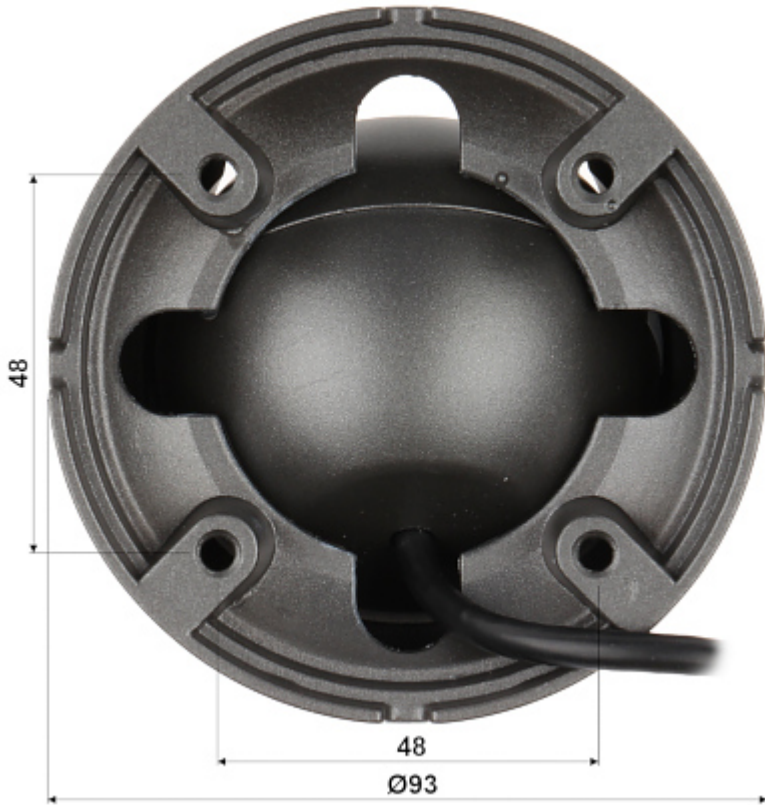

DELTA-OPTI Monika Matysiak; <https://www.delta.poznan.pl>  
POL; 60-713 Poznań; Graniczna 10  
e-mail: [delta-opti@delta.poznan.pl](mailto:delta-opti@delta.poznan.pl); tel: +(48) 61 864 69 60

Main features:	<ul style="list-style-type: none"> <li>• D-WDR - Wide Dynamic Range</li> <li>• DNR - Digital Noise Reduction</li> <li>• BLC - configurable Back Light Compensation</li> <li>• FLC - The technology eliminates the tiring eyes flickering image effect</li> <li>• ICR - Movable InfraRed filter</li> <li>• AGC - Automatic Gain Control</li> <li>• AES - Auto Electronic Shutter</li> <li>• Auto White Balance</li> </ul>
Power supply:	12 V DC / 420 mA
Power consumption:	< 5 W
Housing:	Dome, Metal
Color:	Graphite
"Index of Protection":	IP66
Vandal-proof:	—
Operation temp:	-20 °C ... 60 °C
Weight:	0.26 kg
Dimensions:	Ø 93 x 80 mm
Manufacturer / Brand:	BCS BASIC
Guarantee:	<b>3 years</b>

## PRESENTATION

Camera is out from clamping ring:

Dimensions:

Configuration switches:

In the kit: