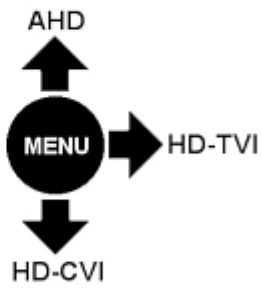

PRESENTATION

Camera is out from clamping ring (the OSD menu controller visible):

Mounting dimensions:

The appropriate signal format selection is done by tilting and holding the joystick for 5 s without entering to the OSD menu. Changing the signal to the NTSC in the camera causes loss of image in connected AHD/HD-CVI/HD-TVI recorder:

In the kit:

OUR TESTS

AHD:

Camera image at artificial illumination (about 30Lux):

Camera image at night conditions with internal built-in IR illuminator on:

Camera image at direct strong light opposite to camera: