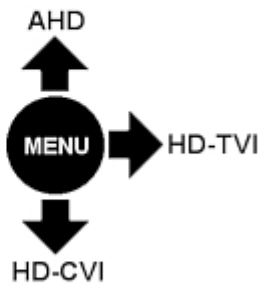

## PRESENTATION

Camera is out from clamping ring (the OSD menu controller visible):

Mounting dimensions:

The appropriate signal format selection is done by tilting and holding the joystick for 5 s without entering to the OSD menu. Changing the signal to the NTSC in the camera causes loss of image in connected AHD/HD-CVI/HD-TVI recorder: