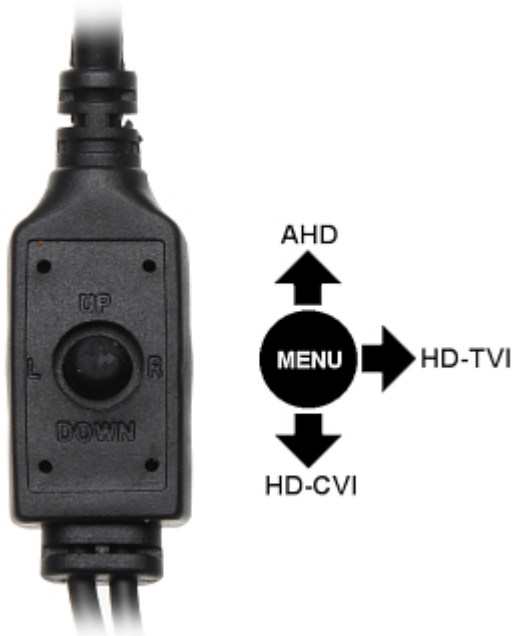

In the case of video transmission using a twisted pair cable and matching transformers (balun), be aware of the possibility of signal reflections and interfering signals.

Attention! The camera is factory set to the resolution 2 Mpx (1080p).

SPECIFICATION

Standard:	AHD, HD-CVI, HD-TVI
Sensor:	1/3 " Progressive Scan CMOS
Matrix size:	5 Mpx
Resolution:	2592 x 1944 - 5 Mpx @ AHD / HD-TVI @ 20 fps, 12.5 fps , 2560 x 1440 - 4 Mpx @ AHD / HD-TVI @ 30 fps, 25 fps, 15 fps , 2560 x 1440 - 4 Mpx @ HD-CVI @ 30 fps, 25 fps , 1920 x 1080 - 1080p @ AHD / HD-CVI / HD-TVI @ 30 fps, 25 fps
Range of IR illumination:	20 m
IR illuminator power adjustment:	Automatic
Lens:	3.6 mm
View angle:	<ul style="list-style-type: none">• 77 ° (manufacturer data)• 70 ° (our tests result)
Video output:	1 Vpp 75 Ω, AHD / HD-CVI / HD-TVI - selectable by switch
OSD menu:	✓
Main features:	<ul style="list-style-type: none">• D-WDR - Wide Dynamic Range• DNR - Digital Noise Reduction• ICR - Movable InfraRed filter• AGC - Automatic Gain Control• Day/Night mode (color/b&w/auto)• Auto White Balance• Sharpness - sharper image outlines• Coaxial audio - HD-TVI only
Housing:	Dome - Metal

PRESENTATION

Camera is out from clamping ring (the OSD menu controller visible):

Mounting dimensions:

The appropriate signal format selection is done by tilting and holding the joystick for 5 s without entering to the OSD menu. Changing the signal to

the NTSC in the camera causes loss of image in connected AHD/HD-CVI/HD-TVI recorder:

In the kit:

OUR TESTS

AHD:

Camera image at artificial illumination (about 30Lux):

Camera image at night conditions with internal built-in IR illuminator on: