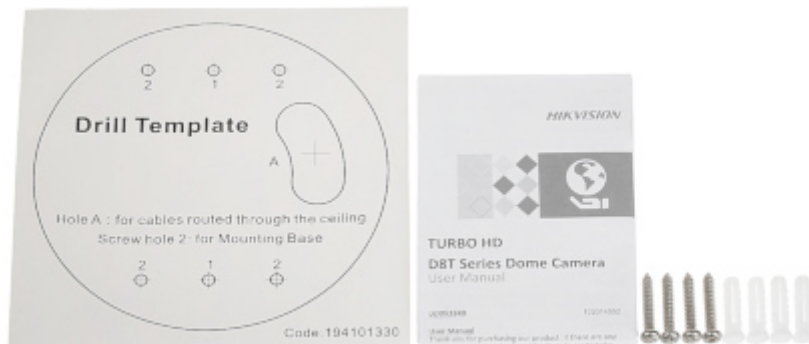

Dimensions:

The change of the AHD / HD-CVI / HD-TVI / CVBS standard is done with the corresponding button by keeping it pressed for approx. 5 seconds:

In the kit:

OUR TESTS

AHD:

Camera image at artificial illumination (about 30Lux):

DELTA-OPTI Monika Matysiak; <https://www.delta.poznan.pl>
POL; 60-713 Poznań; Graniczna 10
e-mail: delta-opti@delta.poznan.pl; tel: +(48) 61 864 69 60