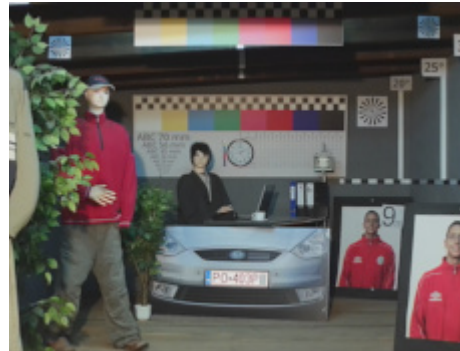

Camera image at night conditions with internal built-in IR illuminator on: