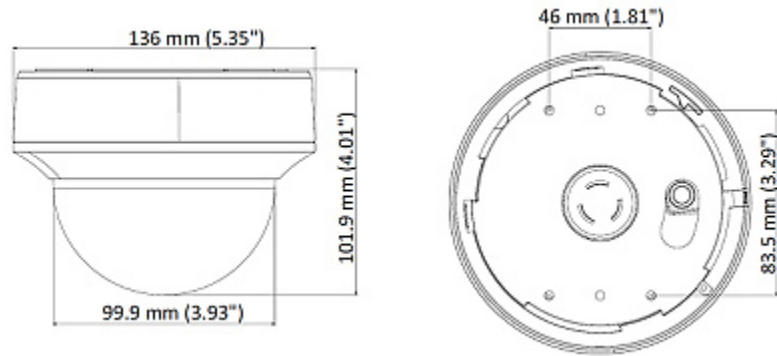

DELTA-OPTI Monika Matysiak; <https://www.delta.poznan.pl>
POL; 60-713 Poznań; Graniczna 10
e-mail: delta-opti@delta.poznan.pl; tel: +(48) 61 864 69 60

Power consumption:	≤ 4.4 W
Housing:	Dome, Plastic
Color:	White
"Index of Protection":	IP20
Operation temp:	-40 °C ... 60 °C
Weight:	0.41 kg
Dimensions:	Ø 136 x 102 mm
Supported languages:	English
Country of origin:	China
Manufacturer / Brand:	Hikvision
SAP Code:	300611059
Guarantee:	3 years

PRESENTATION

Camera is out from clamping ring:

Camera mounting side view:

Dimensions:

The change of the AHD / HD-CVI / HD-TVI / CVBS standard is done with the corresponding button by keeping it pressed for approx. 5 seconds: