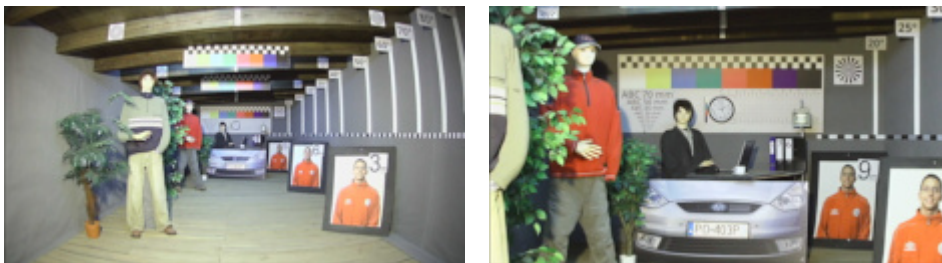

PRESENTATION

Camera view after remove the Dome cover:

Camera connectors:

Mounting side view:

In the kit:

OUR TESTS

AHD:

Camera image at artificial illumination (about 30Lux):