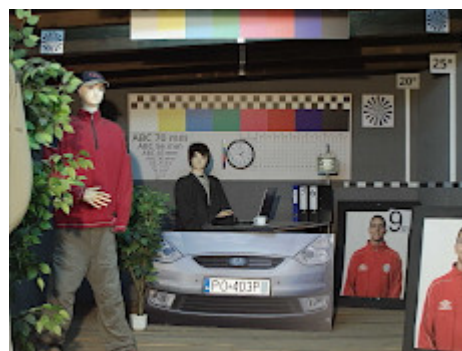

AHD:

Camera image at artificial illumination (about 30Lux):

Camera image at night conditions with internal built-in IR illuminator on:

Camera image at direct strong light opposite to camera:

HD-CVI:

Camera image at artificial illumination (about 30Lux):