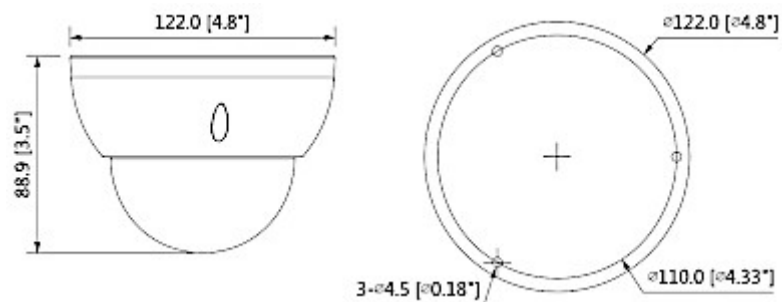

DELTA-OPTI Monika Matysiak; <https://www.delta.poznan.pl>
POL; 60-713 Poznań; Graniczna 10
e-mail: delta-opti@delta.poznan.pl; tel: +(48) 61 864 69 60

Power consumption:	≤ 8.8 W
Housing:	Dome, Metal
Color:	White
"Index of Protection":	IP67
Vandal-proof:	IK10
Operation temp:	-30 °C ... 60 °C
Weight:	0.46 kg
Dimensions:	Ø 122 x 89 mm
Manufacturer / Brand:	DAHUA
Guarantee:	3 years

PRESENTATION

Camera view after remove the Dome cover:

Camera connectors:

Mounting side view:

Standard changes are made using configuration switches:

Dimensions:

In the kit:

OUR TESTS