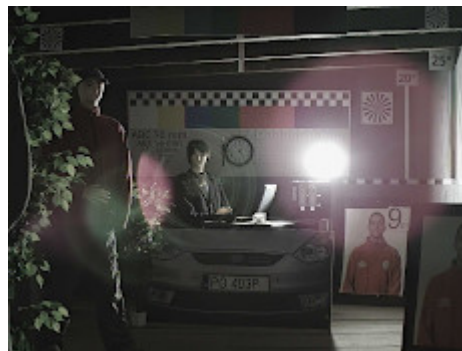

AHD:

Camera image at artificial illumination (about 30Lux):

Camera image at night conditions with internal built-in IR illuminator on:

Camera image at direct strong light opposite to camera:

HD-CVI:

Camera image at artificial illumination (about 30Lux):

Camera image at night conditions with internal built-in IR illuminator on:

Camera image at direct strong light opposite to camera:

HD-TVI:

Camera image at artificial illumination (about 30Lux):

Camera image at night conditions with internal built-in IR illuminator on: