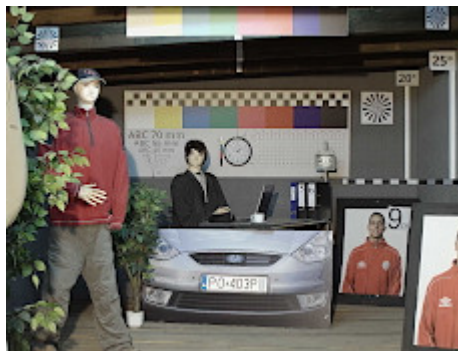

Camera image at night conditions with internal built-in IR illuminator on:

Camera image at direct strong light opposite to camera:

HD-TVI:

Camera image at artificial illumination (about 30Lux):

Camera image at night conditions with internal built-in IR illuminator on: