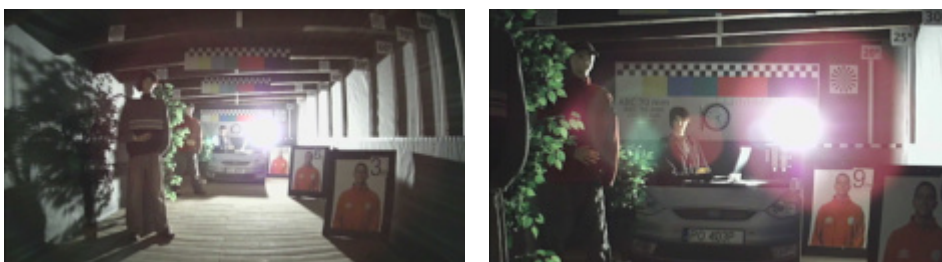

PRESENTATION

Camera view after remove the Dome cover:

Mounting side view:

In the kit:

OUR TESTS

AHD:

Camera image at artificial illumination (about 30Lux):

Camera image at night conditions with internal built-in IR illuminator on:

Camera image at direct strong light opposite to camera:

HD-CVI:

Camera image at artificial illumination (about 30Lux):

Camera image at night conditions with internal built-in IR illuminator on:

Camera image at direct strong light opposite to camera: