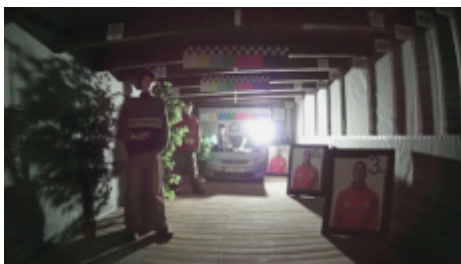

PRESENTATION

Camera view after remove the Dome cover:

Mounting side view:

In the kit:

OUR TESTS

AHD:

Camera image at artificial illumination (about 30Lux):

Camera image at night conditions with internal built-in IR illuminator on:

Camera image at direct strong light opposite to camera:

HD-CVI:

Camera image at artificial illumination (about 30Lux):

Camera image at night conditions with internal built-in IR illuminator on:

Camera image at direct strong light opposite to camera: