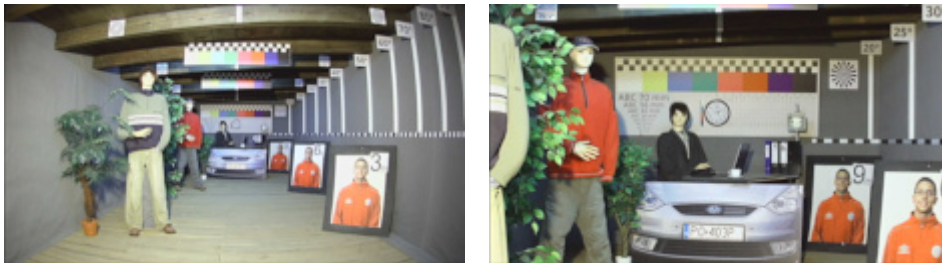

PRESENTATION

Camera view after remove the Dome cover:

Mounting side view:

In the kit:

OUR TESTS

AHD:

Camera image at artificial illumination (about 30Lux):

Camera image at night conditions with internal built-in IR illuminator on: