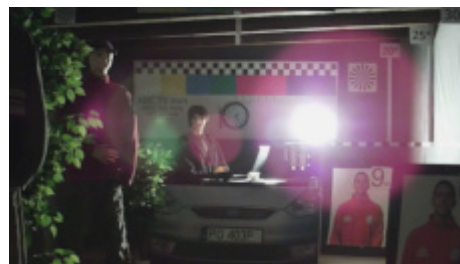

SPECIFICATION

Standard:	AHD / HD-CVI / HD-TVI / CVBS
Sensor:	1/2.7 " Progressive Scan CMOS
Matrix size:	4 Mpx
Resolution:	2560 x 1440 - 3.7 Mpx @ 15 fps , 1920 x 1080 - 1080p @ 25 fps , 1280 x 720 - 720p , 960 x 576 - 960H, PAL
Lens:	2.7 ... 12 mm - Motozoom - The camera does not have auto-focus function
View angle:	• 92 ° ... 29 ° (manufacturer data) • 90 ° ... 30 (our tests result)
S/N ratio:	> 65 dB
Range of IR illumination:	60 m
IR illuminator power adjustment:	Automatic
Video output:	AHD / HD-CVI / HD-TVI / PAL - 1 Vpp / 75 Ω
Audio:	Microphone built-in - HD-CVI only
Main features:	• D-WDR - Wide Dynamic Range • 2D-DNR - Digital Noise Reduction • BLC - Back Light Compensation • HLC - High Light Compensation (spot) • Auto White Balance • ICR - Movable InfraRed filter • AGC - Automatic Gain Control • Day/night mode
OSD menu:	OSD menu available via DAHUA recorder

PRESENTATION

Camera view after remove the Dome cover:

Mounting side view:

In the kit:

OUR TESTS

AHD:

Camera image at artificial illumination (about 30Lux):

Camera image at night conditions with internal built-in IR illuminator on:

Camera image at direct strong light opposite to camera:

HD-CVI:

Camera image at artificial illumination (about 30Lux):

Camera image at night conditions with internal built-in IR illuminator on:

Camera image at direct strong light opposite to camera:

HD-TVI:

Camera image at artificial illumination (about 30Lux):

Camera image at night conditions with internal built-in IR illuminator on:

Camera image at direct strong light opposite to camera: