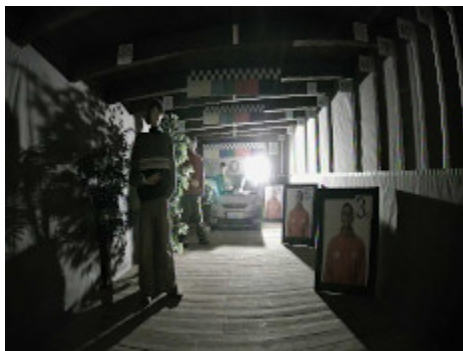

Camera image at direct strong light opposite to camera:

AHD:

Camera image at artificial illumination (about 30Lux):

Camera image at night conditions with internal built-in IR illuminator on:

Camera image at direct strong light opposite to camera:

HD-TVI:

Camera image at artificial illumination (about 30Lux):

Camera image at night conditions with internal built-in IR illuminator on:

Camera image at direct strong light opposite to camera: