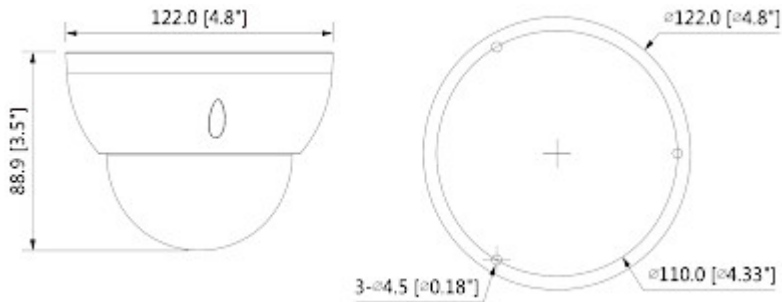

PRESENTATION

Camera view after remove the Dome cover:

Camera connectors:

Mounting side view:

Standard changes are made using configuration switches:

Dimensions:

In the kit:

OUR TESTS