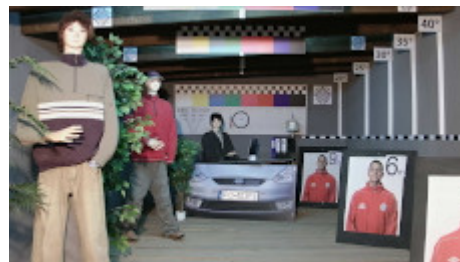

Camera image at night conditions with internal built-in IR illuminator on: