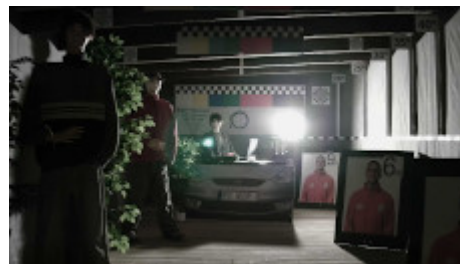

HD-TVI:

Camera image at artificial illumination (about 30Lux):