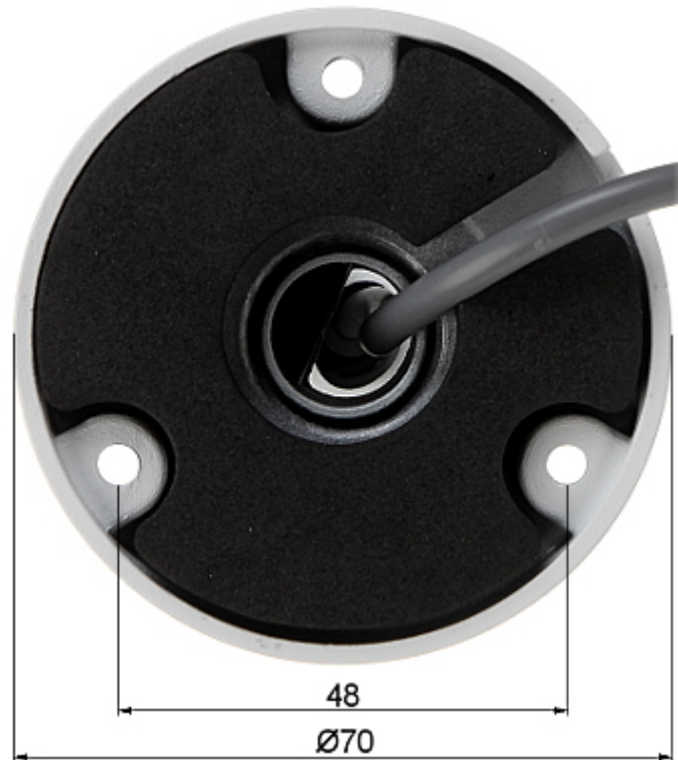

In the case of video transmission using a twisted pair cable and matching transformers (balun), be aware of the possibility of signal reflections and interfering signals.

The 3-Axis integrated camera bracket has a regulation in all three planes, which allows to turn the camera to any direction. Camera is according to IP67 Index of Protection norm.

PRESENTATION

Side view:

Camera dimensions:

Mounting side view:

The change of the AHD / HD-CVI / HD-TVI / PAL standard is done with the corresponding button by keeping it pressed for approx. 5 seconds:

In the kit:

OUR TESTS

AHD:

Camera image at artificial illumination (about 30Lux):

Camera image at night conditions with internal built-in IR illuminator on:

Camera image at direct strong light opposite to camera:

HD-CVI: