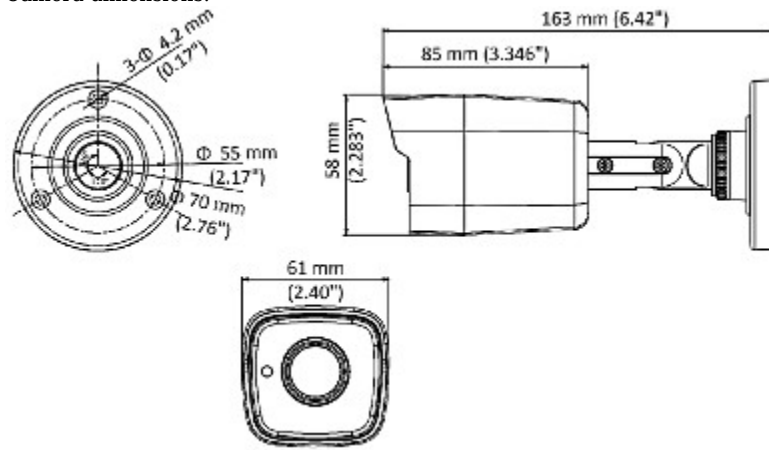

SPECIFICATION

Standard:	AHD / HD-CVI / HD-TVI / PAL
Sensor:	Progressive Scan CMOS
Matrix size:	5.0 Mpx
Resolution:	<ul style="list-style-type: none">• 2560 x 1944 - 5 Mpx @ AHD / HD-TVI,• 2560 x 1440 - 4 Mpx @ AHD / HD-CVI / HD-TVI• 1920 x 1080 @ HD-TVI• 960 x 576 @ PAL
Lens:	2.8 mm
View angle:	<ul style="list-style-type: none">• 86 ° (manufacturer data)• 82 ° (our tests result)
Range of IR illumination:	20 m
IR illuminator power adjustment:	Automatic
Video output:	1 Vpp / 75 Ω - AHD / HD-CVI / HD-TVI / PAL, BNC socket
S/N ratio:	> 62 dB
OSD menu:	✓
Main features:	<ul style="list-style-type: none">• D-WDR - Wide Dynamic Range• 2D-DNR - Digital Noise Reduction• EXIR - high-efficiency infrared LEDs technology, which evenly covers the whole plan of both central vantage points of the scene as well as the corners• ICR - Movable InfraRed filter• Mirror - Mirror image• BLC - Back Light Compensation• AGC - Automatic Gain Control• Auto White Balance• Sharpness - sharper image outlines

DELTA-OPTI Monika Matysiak; <https://www.delta.poznan.pl>
POL; 60-713 Poznań; Graniczna 10
e-mail: delta-opti@delta.poznan.pl; tel: +(48) 61 864 69 60

Power supply:	12 V DC / 360 mA
Power consumption:	≤ 4.3 W
Housing:	Compact, Metal
Color:	White / Black
"Index of Protection":	IP67
Operation temp:	-40 °C ... 60 °C
Weight:	0.34 kg
Dimensions:	163 x 58 x 61 mm
Supported languages:	English
Manufacturer / Brand:	Hikvision
SAP Code:	300509588
Guarantee:	3 years

PRESENTATION

Side view:

Camera dimensions:

Mounting side view:

The change of the AHD / HD-CVI / HD-TVI / PAL standard is done with the corresponding button by keeping it pressed for approx. 5 seconds:

In the kit: