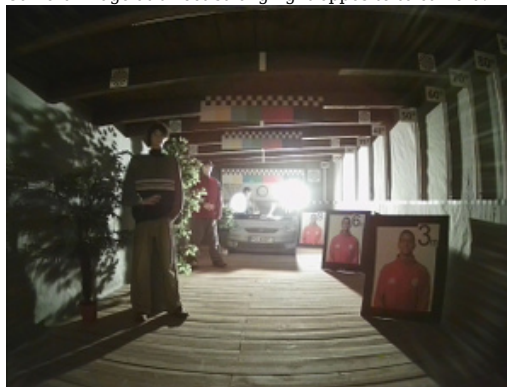

In the case of video transmission using a twisted pair cable and matching transformers (balun), be aware of the possibility of signal reflections and interfering signals.

The 3-Axis integrated camera bracket has a regulation in all three planes, which allows to turn the camera to any direction. Camera is according to IP67 Index of Protection norm.

OUR TESTS

AHD:

Camera image at artificial illumination (about 30Lux):

Camera image at night conditions with internal built-in IR illuminator on:

Camera image at direct strong light opposite to camera:

HD-CVI:

Camera image at artificial illumination (about 30Lux):

Camera image at night conditions with internal built-in IR illuminator on:

Camera image at direct strong light opposite to camera:

HD-TVI:

Camera image at artificial illumination (about 30Lux):

Camera image at night conditions with internal built-in IR illuminator on:

Camera image at direct strong light opposite to camera: