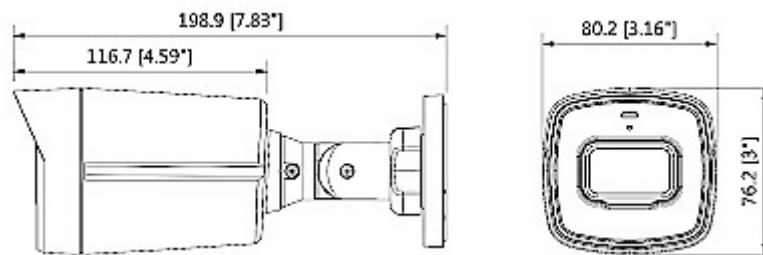

DELTA-OPTI Monika Matysiak; <https://www.delta.poznan.pl>
POL; 60-713 Poznań; Graniczna 10
e-mail: delta-opti@delta.poznan.pl; tel: +(48) 61 864 69 60

Power consumption:	≤ 5.6 W
Housing:	Compact, Plastic
Color:	White
"Index of Protection":	IP67
Operation temp:	-40 °C ... 60 °C
Weight:	0.28 kg
Dimensions:	198 x 80 x 76 mm
Supported languages:	Polish, English, French, Spanish, German, Portuguese, Russian, Italian
Manufacturer / Brand:	DAHUA
Guarantee:	3 years

PRESENTATION

Front view:

Side view:

Mounting side view:

Dimensions:

In the kit:

OUR TESTS

AHD: