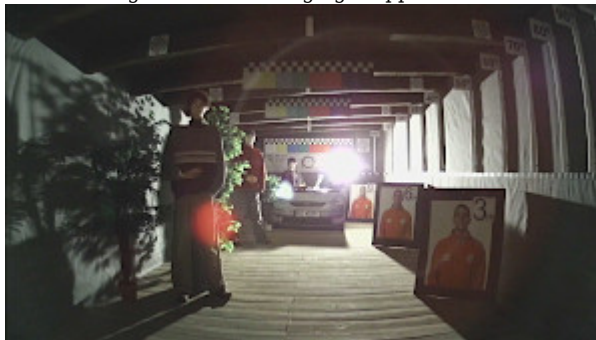

PRESENTATION

Front view:

Side view:

Mounting side view:

Dimensions:

In the kit:

OUR TESTS

AHD:

Camera image at artificial illumination (about 30Lux):

Camera image at night conditions with internal built-in IR illuminator on:

Camera image at direct strong light opposite to camera:

HD-CVI:

Camera image at artificial illumination (about 30Lux):