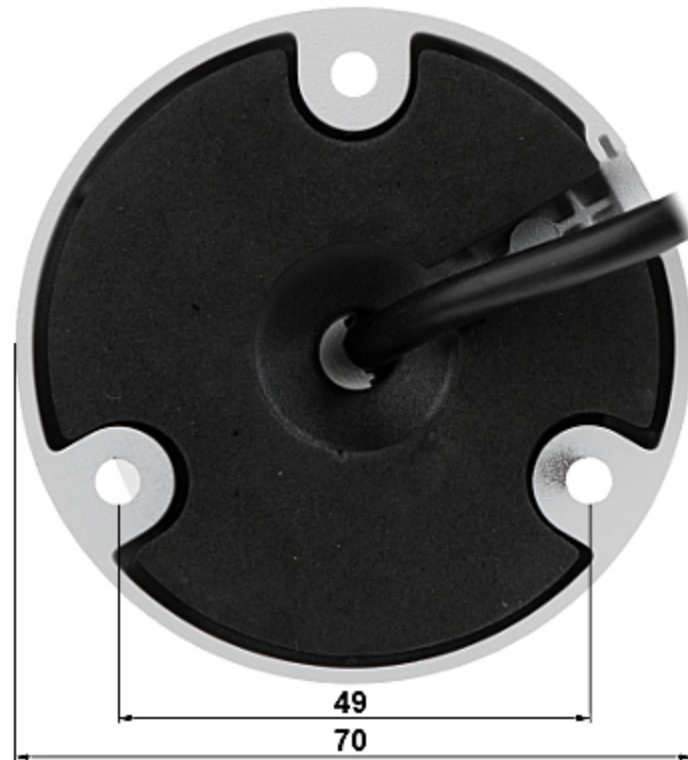

PRESENTATION

Front view:

Side view:

Mounting side view:

Dimensions:

In the kit:

OUR TESTS

AHD:

Camera image at artificial illumination (about 30Lux):

Camera image at night conditions with internal built-in IR illuminator on:

Camera image at direct strong light opposite to camera:

HD-CVI:

Camera image at artificial illumination (about 30Lux):