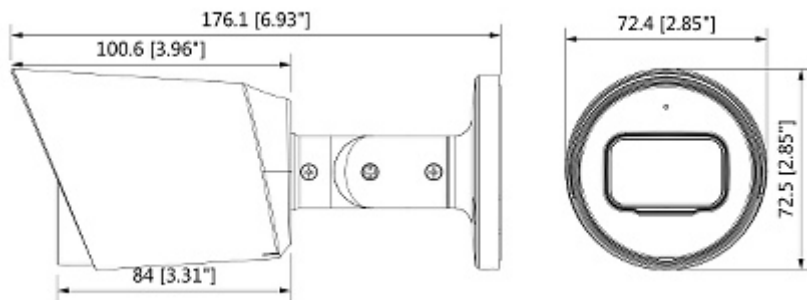

PRESENTATION

Front view:

Side view:

Mounting side view:

Dimensions:

In the kit:

OUR TESTS

AHD:

Camera image at artificial illumination (about 30Lux):

Camera image at night conditions with internal built-in IR illuminator on:

Camera image at direct strong light opposite to camera:

HD-CVI:

Camera image at artificial illumination (about 30Lux):