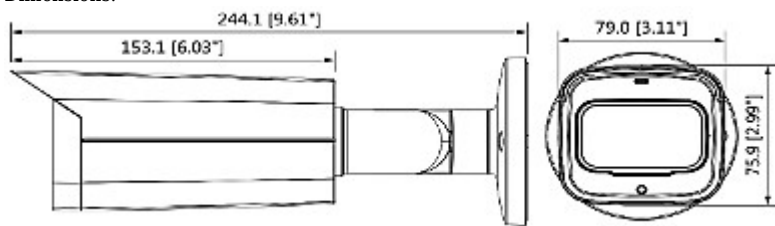

DELTA-OPTI Monika Matysiak; <https://www.delta.poznan.pl>  
POL; 60-713 Poznań; Graniczna 10  
e-mail: [delta-opti@delta.poznan.pl](mailto:delta-opti@delta.poznan.pl); tel: +(48) 61 864 69 60

Power consumption:	≤ 10 W
Housing:	Compact, Aluminum
Color:	White
"Index of Protection":	IP67
Operation temp:	-40 °C ... 60 °C
Weight:	0.75 kg
Dimensions:	245 x 90 x 90 mm
Manufacturer / Brand:	DAHUA
Guarantee:	<b>3 years</b>

## PRESENTATION

Front view:

Side view:

Camera mounting side view:

Dimensions:

Standard changes are made using configuration switches:

In the kit: