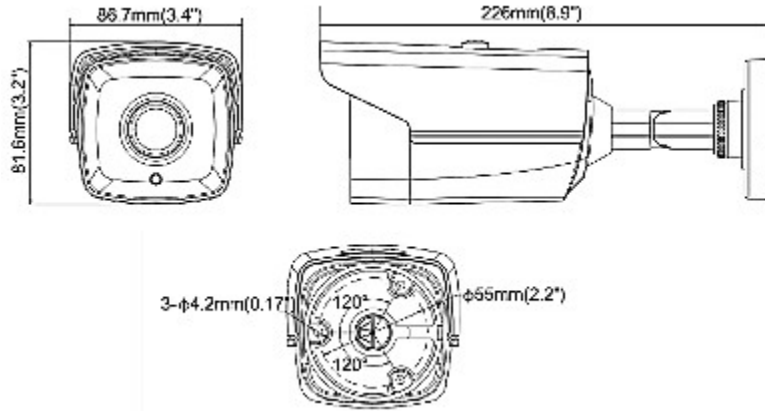

SPECIFICATION

Standard:	AHD / HD-CVI / HD-TVI / PAL
Sensor:	Progressive Scan CMOS
Matrix size:	5.0 Mpx
Resolution:	<ul style="list-style-type: none">• 2560 x 1944 - 5 Mpx @ AHD / HD-TVI,• 2560 x 1440 - 4 Mpx @ AHD / HD-CVI / HD-TVI• 1920 x 1080 - 1080p @ HD-TVI• 960 x 576 - 960H @ PAL
Lens:	6 mm
View angle:	57 °
Range of IR illumination:	80 m
IR illuminator power adjustment:	Automatic
Video output:	1 Vpp / 75 Ω - AHD / HD-CVI / HD-TVI / CVBS, BNC socket
OSD menu:	OSD menu available via recorder
Main features:	<ul style="list-style-type: none">• D-WDR - Wide Dynamic Range• 2D-DNR - Digital Noise Reduction• EXIR - high-efficiency infrared LEDs technology, which evenly covers the whole plan of both central vantage points of the scene as well as the corners• ICR - Movable InfraRed filter• Mirror - Mirror image• BLC - Back Light Compensation• AGC - Automatic Gain Control• Auto White Balance• Sharpness - sharper image outlines
Power supply:	12 V DC / 430 mA
Power consumption:	≤ 5.2 W
Housing:	Compact - Metal / Plastic

DELTA-OPTI Monika Matysiak; <https://www.delta.poznan.pl>
POL; 60-713 Poznań; Graniczna 10
e-mail: delta-opti@delta.poznan.pl; tel: +(48) 61 864 69 60

Color:	White / Black
"Index of Protection":	IP67
Operation temp:	-40 °C ... 60 °C
Weight:	0.44 kg
Dimensions:	226 x 87 x 82 mm
Supported languages:	English
Manufacturer / Brand:	Hikvision
SAP Code:	300509603
Guarantee:	3 years

PRESENTATION

Side view:

Camera dimensions:

Mounting side view:

The change of the AHD / HD-CVI / HD-TVI / PAL standard is done with the corresponding button by keeping it pressed for approx. 5 seconds:

In the kit: