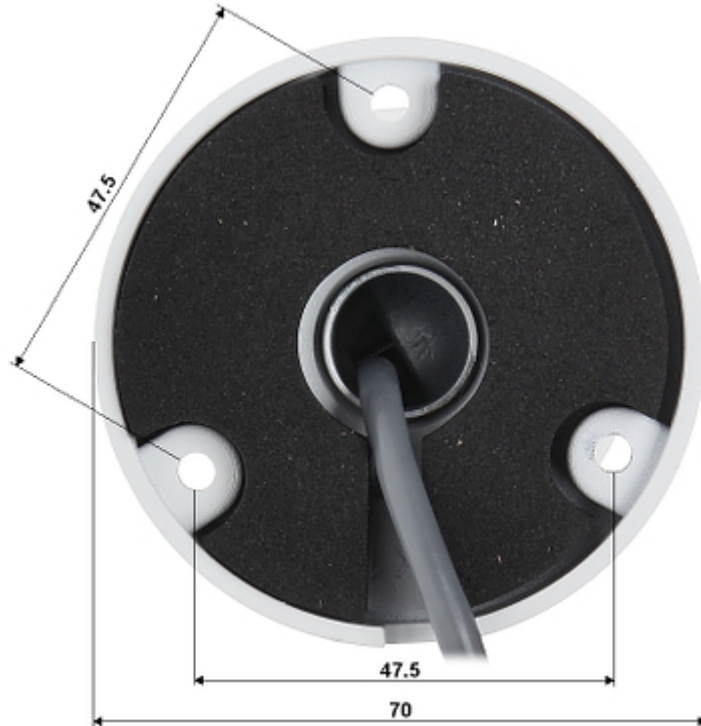

In the case of video transmission using a twisted pair cable and matching transformers (balun), be aware of the possibility of signal reflections and interfering signals.

The 3-Axis integrated camera bracket has a regulation in all three planes, which allows to turn the camera to any direction. Camera is according to IP67 Index of Protection norm.

PRESENTATION

Side view:

Camera dimensions:

Mounting side view:

The change of the AHD / HD-CVI / HD-TVI / PAL standard is done with the corresponding button by keeping it pressed for approx. 5 seconds:

In the kit: