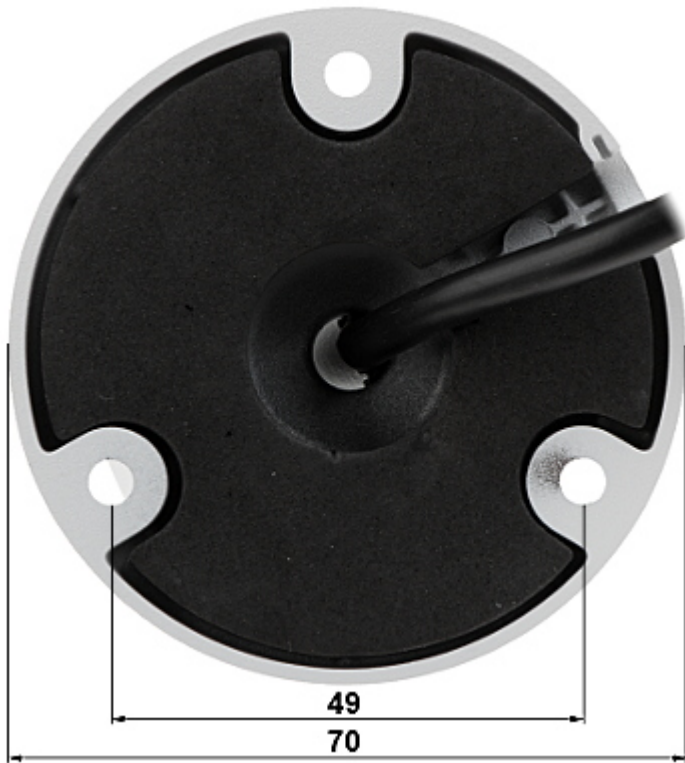

In the case of video transmission using a twisted pair cable and matching transformers (balun), be aware of the possibility of signal reflections and interfering signals.

The 3-Axis integrated camera bracket has a regulation in all three planes, which allows to turn the camera to any direction. The range of IR illumination according to the manufacturer data, depends on outer conditions (visibility - air transparency, environment, wall colors ie. scene reflectance). Camera is according to IP67 Index of Protection norm.

PRESENTATION

Front view:

Side view:

Mounting side view:

Dimensions:

In the kit:

OUR TESTS

AHD:

Camera image at artificial illumination (about 30Lux):

Camera image at night conditions with internal built-in IR illuminator on:

Camera image at direct strong light opposite to camera:

HD-CVI:

Camera image at artificial illumination (about 30Lux):