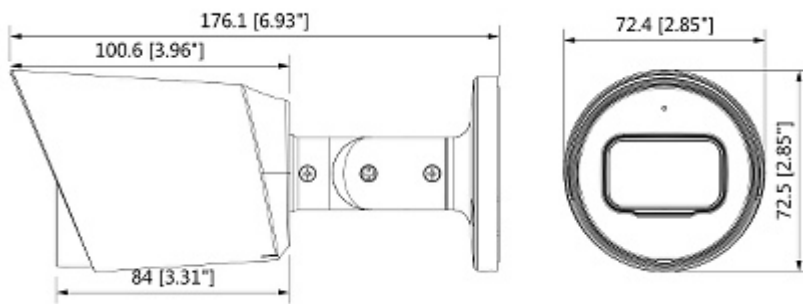

PRESENTATION

Front view:

Side view:

Mounting side view:

Dimensions:

In the kit:

OUR TESTS

AHD:

Camera image at artificial illumination (about 30Lux):

Camera image at night conditions with internal built-in IR illuminator on:

Camera image at direct strong light opposite to camera:

HD-CVI:

Camera image at artificial illumination (about 30Lux):