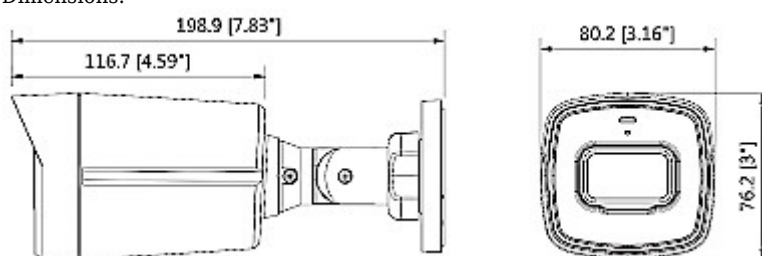

DELTA-OPTI Monika Matysiak; <https://www.delta.poznan.pl>
POL; 60-713 Poznań; Graniczna 10
e-mail: delta-opti@delta.poznan.pl; tel: +(48) 61 864 69 60

Power supply:	12 V DC / 500 mA
Power consumption:	≤ 6 W
Housing:	Compact, Plastic + Metal
Color:	White + Black
"Index of Protection":	IP67
Operation temp:	-40 °C ... 60 °C
Weight:	0.28 kg
Dimensions:	199 x 80 x 76 mm
Manufacturer / Brand:	DAHUA
Guarantee:	3 years

PRESENTATION

Front view:

Side view:

Camera mounting side view:

Dimensions:

In the kit:

OUR TESTS

AHD: