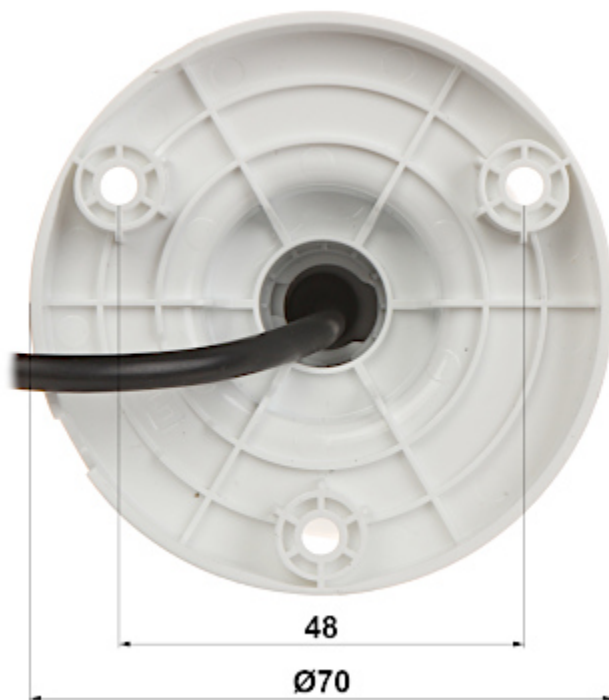

In the case of video transmission using a twisted pair cable and matching transformers (balun), be aware of the possibility of signal reflections and interfering signals.

The 3-Axis integrated camera bracket has a regulation in all three planes, which allows to turn the camera to any direction. The range of IR illumination according to the manufacturer data, depends on outer conditions (visibility - air transparency, environment, wall colors ie. scene reflectance). Camera is according to IP67 Index of Protection norm.

## PRESENTATION

Front view:

Side view:

Camera mounting side view:

Dimensions:

In the kit:

**OUR TESTS**

AHD:

Camera image at artificial illumination (about 30Lux):

Camera image at night conditions with internal built-in IR illuminator on:

Camera image at direct strong light opposite to camera:

HD-CVI:

Camera image at artificial illumination (about 30Lux):