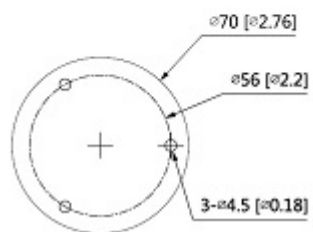

## SPECIFICATION

Standard:	AHD, HD-CVI, HD-TVI, CVBS
Sensor:	1/2.7 " CMOS
Matrix size:	5 Mpx
Resolution:	2880 x 1620 - 5 Mpx - HD-CVI only , 2560 x 1440 - 3.7 Mpx , 1920 x 1080 - 1080p - HD-CVI only 960 x 576 - 960H
Lens:	2.8 mm
View angle:	<ul style="list-style-type: none"><li>• 111 ° (manufacturer data)</li><li>• 106 ° (our tests result)</li></ul>
Range of IR illumination:	30 m
IR illuminator power adjustment:	Automatic
Video output:	AHD / HD-CVI / HD-TVI / CVBS, 1 Vpp / 75 Ω
OSD menu:	✓
Main features:	<ul style="list-style-type: none"><li>• D-WDR - Wide Dynamic Range</li><li>• 2D-DNR - Digital Noise Reduction</li><li>• BLC/HLC - Back Light / High Light Compensation</li><li>• Day/night mode</li><li>• ICR - Movable InfraRed filter</li><li>• Sharpness - sharper image outlines</li><li>• AGC - Automatic Gain Control</li><li>• Privacy zones</li><li>• Mirror - Mirror image</li><li>• Auto White Balance</li></ul>

## PRESENTATION

Front view:

Side view:

Camera mounting side view:

Dimensions:

In the kit:

**OUR TESTS**

AHD:

Camera image at artificial illumination (about 30Lux):

Camera image at night conditions with internal built-in IR illuminator on:

Camera image at direct strong light opposite to camera:

HD-CVI:

Camera image at artificial illumination (about 30Lux):