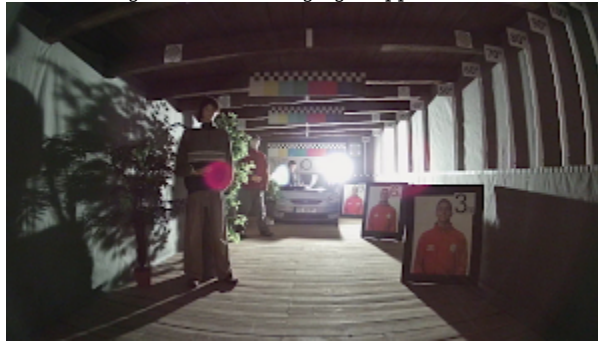

In the case of video transmission using a twisted pair cable and matching transformers (balun), be aware of the possibility of signal reflections and interfering signals.

The 3-Axis integrated camera bracket has a regulation in all three planes, which allows to turn the camera to any direction. The range of IR illumination according to the manufacturer data, depends on outer conditions (visibility - air transparency, environment, wall colors ie. scene reflectance). Camera is according to IP67 Index of Protection norm.

Camera image at artificial illumination (about 30Lux):

Camera image at night conditions with internal built-in IR illuminator on:

Camera image at direct strong light opposite to camera:

HD-CVI:

Camera image at artificial illumination (about 30Lux):

Camera image at night conditions with internal built-in IR illuminator on:

Camera image at direct strong light opposite to camera:

HD-TVI:

Camera image at artificial illumination (about 30Lux):

Camera image at night conditions with internal built-in IR illuminator on: