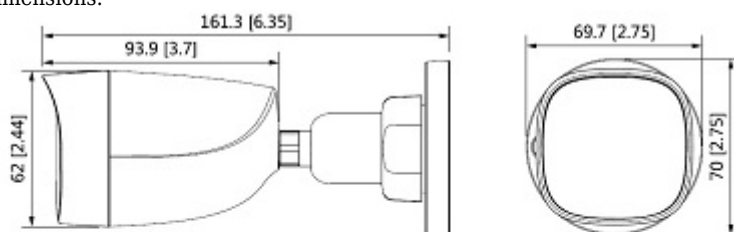

## PRESENTATION

Front view:

Side view:

Camera mounting side view:

Dimensions:

In the kit:

**OUR TESTS**

AHD:

Camera image at artificial illumination (about 30Lux):

Camera image at night conditions with internal built-in IR illuminator on:

Camera image at direct strong light opposite to camera:

HD-CVI:

Camera image at artificial illumination (about 30Lux):