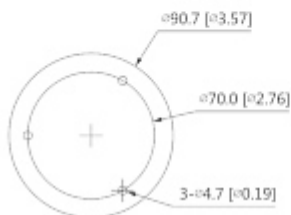

## SPECIFICATION

|                                  |  |
|----------------------------------|--|
| Standard:                        | AHD, HD-CVI, HD-TVI, CVBS  |
| Sensor:                          | 1/2.7 " Progressive Scan CMOS  |
| Matrix size:                     | 8.3 Mpx  |
| Resolution:                      | 3840 x 2160 - 8.3 Mpx @ HD-CVI @ 25 fps ,<br>3840 x 2160 - 8.3 Mpx @ HD-CVI / HD-TVI / AHD @ 15 fps ,<br>2592 x 1944 - 5 Mpx @ HD-CVI @ 20 fps ,<br>2560 x 1440 - 3.7 Mpx @ HD-CVI @ 25 fps ,<br>960 x 576 - 960H @ PAL @ 25 fps |
| Lens:                            | 3.6 mm   |
| View angle:                      | • 87 ° (manufacturer data)<br>• 83 ° (our tests result)  |
| Range of IR illumination:        | 80 m   |
| IR illuminator power adjustment: | Automatic  |
| Video output:                    | AHD / HD-CVI / HD-TVI / CVBS, 1 Vpp / 75 Ω   |
| Audio:                           | —  |
| OSD menu:                        | OSD menu available via DAHUA recorder  |

## PRESENTATION

Front view:

Side view:

Camera mounting side view:

Dimensions:

In the kit:

**OUR TESTS**

AHD:

Camera image at artificial illumination (about 30Lux):

Camera image at night conditions with internal built-in IR illuminator on:

Camera image at direct strong light opposite to camera:

HD-CVI:

Camera image at artificial illumination (about 30Lux):