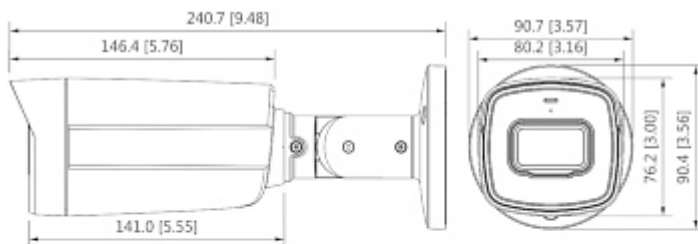

|                        |  |
|------------------------|--|
| Main features:         | <ul style="list-style-type: none"> <li>• D-WDR - Wide Dynamic Range</li> <li>• 2D-DNR - Digital Noise Reduction</li> <li>• BLC/HLC - Back Light / High Light Compensation</li> <li>• Day/night mode</li> <li>• ICR - Movable InfraRed filter</li> <li>• Sharpness - sharper image outlines</li> <li>• AGC - Automatic Gain Control</li> <li>• Privacy zones - max. 8</li> <li>• Mirror - Mirror image</li> <li>• Auto White Balance</li> </ul> |
| Power supply:          | 12 V DC / 500 mA   |
| Power consumption:     | ≤ 6 W  |
| Housing:               | Compact, Plastic + Metal   |
| Color:                 | White + Black  |
| "Index of Protection": | IP67   |
| Operation temp:        | -40 °C ... 60 °C   |
| Weight:                | 0.41 kg  |
| Dimensions:            | 241 x 91 x 90 mm   |
| Manufacturer / Brand:  | DAHUA  |
| Guarantee:             | <b>3 years</b>   |

## PRESENTATION

Front view:

Side view:

Camera mounting side view:

Dimensions:

In the kit:

**OUR TESTS**

AHD: