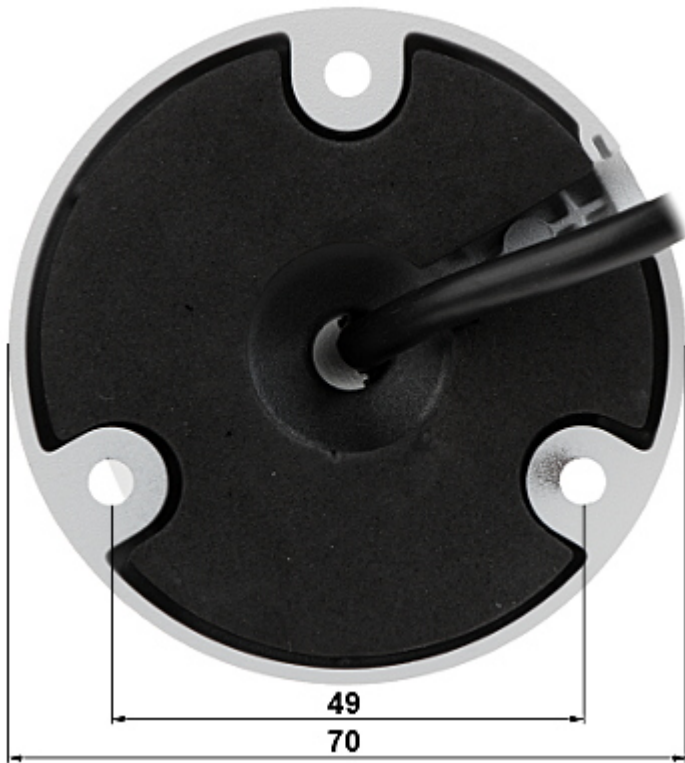

The 3-Axis integrated camera bracket has a regulation in all three planes, which allows to turn the camera to any direction. Camera is according to IP67 Index of Protection norm.

SPECIFICATION

Standard:	AHD, HD-CVI, HD-TVI, CVBS
Sensor:	1/2.7 " CMOS
Matrix size:	5 Mpx
Resolution:	2880 x 1620 - 4.7 Mpx - HD-CVI only : Aspect Ratio 16 : 9 , 2560 x 1440 - 3.7 Mpx , 1920 x 1080 - 1080p 960 x 576 - 960H
Lens:	2.8 mm
View angle:	<ul style="list-style-type: none">• 111 ° (manufacturer data)• 104 ° - HD-CVI, 91 ° - HD-TVI, 90 ° - AHD (our tests result)
Range of IR illumination:	30 m
IR illuminator power adjustment:	Automatic
Video output:	AHD / HD-CVI / HD-TVI / CVBS, 1 Vpp / 75 Ω
Audio:	Microphone built-in, HD-CVI only
S/N ratio:	> 65 dB
OSD menu:	✓
Main features:	<ul style="list-style-type: none">• D-WDR - Wide Dynamic Range• 2D-DNR - Digital Noise Reduction• BLC/HLC - Back Light / High Light Compensation• ICR - Movable InfraRed filter• Sharpness - sharper image outlines• AGC - Automatic Gain Control• Privacy zones• Mirror - Mirror image• Auto White Balance
Power supply:	12 V DC / 270 mA

PRESENTATION

Front view:

Side view:

Camera mounting side view:

Dimensions:

In the kit:

OUR TESTS

AHD: