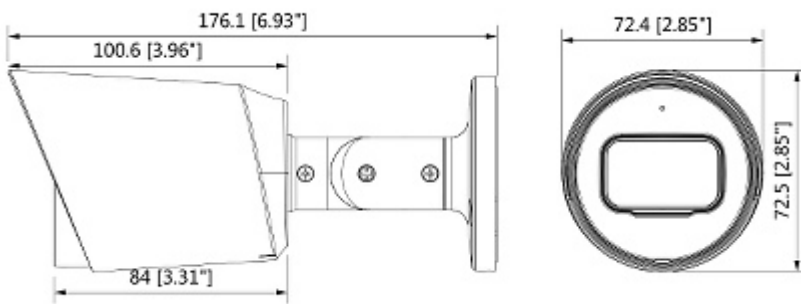

DELTA-OPTI Monika Matysiak; <https://www.delta.poznan.pl>
POL; 60-713 Poznań; Graniczna 10
e-mail: delta-opti@delta.poznan.pl; tel: +(48) 61 864 69 60

Power consumption:	≤ 3.2 W
Housing:	Compact, Metal
Color:	White
"Index of Protection":	IP67
Operation temp:	-40 °C ... 60 °C
Weight:	0.37 kg
Dimensions:	Ø 73 x 176 mm
Manufacturer / Brand:	DAHUA
Guarantee:	3 years

PRESENTATION

Front view:

Side view:

Camera mounting side view:

Dimensions:

In the kit:

OUR TESTS

AHD: