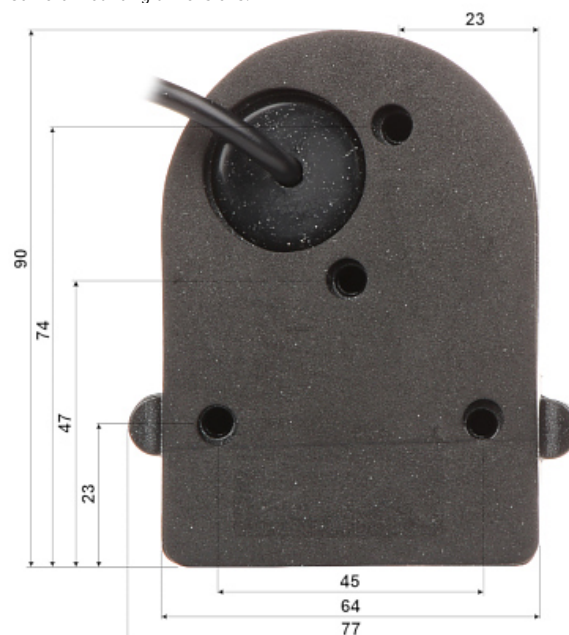

## PRESENTATION

Front view - small sizes camera:

Side view:

The camera has a removable cover:

Camera mounting dimensions:

In the kit:

## OUR TESTS

Camera image at artificial illumination (about 30Lux):

Camera image at night conditions with internal built-in IR illuminator on:

Camera image at direct strong light opposite to camera: