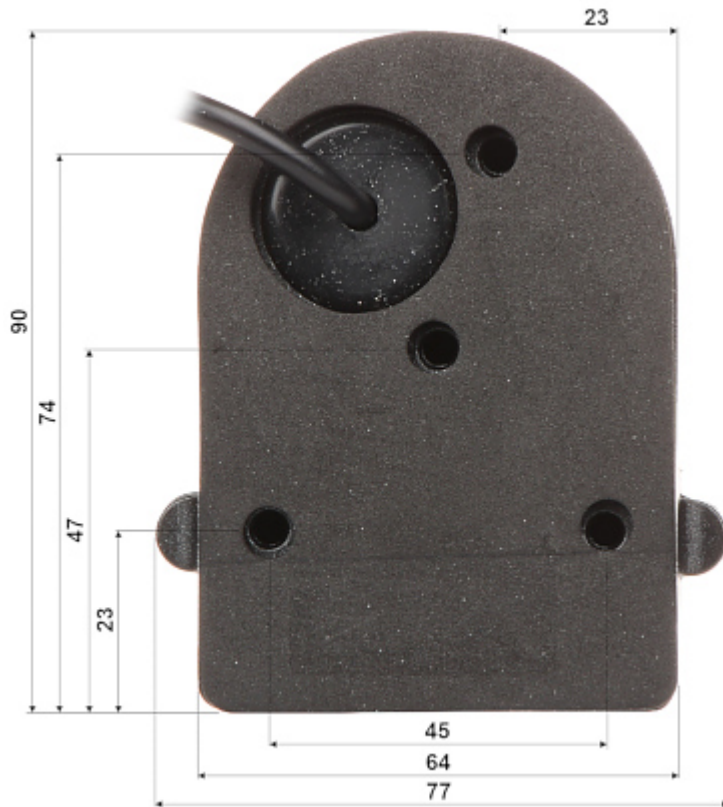

PRESENTATION

Front view - small sizes camera:

Side view:

DELTA-OPTI Monika Matysiak; <https://www.delta.poznan.pl>
 POL; 60-713 Poznań; Graniczna 10
 e-mail: delta-opti@delta.poznan.pl; tel: +(48) 61 864 69 60

The camera has a removable cover:

Camera mounting dimensions:

In the kit:

OUR TESTS

Camera image at artificial illumination (about 30Lux):

Camera image at night conditions with internal built-in IR illuminator on: