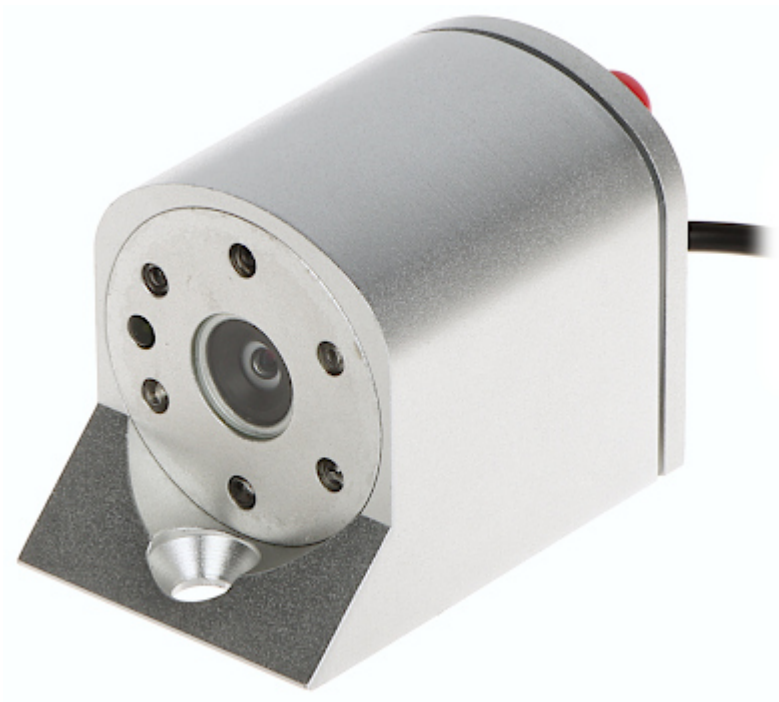

Code: ATE-W-CAM720-FK4

# IP WI-FI MOBILE CAMERA **ATE-W-CAM720-FK4** - 720p 2.8 mm AUTONE

Net: **464.00 PLN** Gross: **570.72 PLN**

Mobile wireless IP camera, providing the image in the maximum resolution of 720p.

**Attention!** The device works only with AUTONE Wi-Fi recorders.

## SPECIFICATION

Standard:	TCP/IP
Sensor:	1/3 " CMOS
Matrix size:	1.0 Mpx
Resolution:	1280 x 720 - 720p
Lens:	2.8 mm
View angle:	70 °
Range of IR illumination:	10 m
S/N ratio:	≥ 50 dB
RS-485 interface:	—
Memory card slot:	—
Image compression method:	H.264
ONVIF:	—
Alarm inputs / outputs:	—
Audio:	—
Main stream frame rate:	20 fps @ 720p
Network interface:	Wi-Fi : IEEE 802.11 b/g
Main features:	<ul style="list-style-type: none"><li>• 2D-DNR - Digital Noise Reduction</li><li>• Auto White Balance</li><li>• AGC - Automatic Gain Control</li><li>• BLC - Back Light Compensation</li></ul>
Power supply:	<ul style="list-style-type: none"><li>• 12 V DC / 300 mA,</li><li>• 24 V DC / 150 mA</li></ul>
Power consumption:	≤ 3.6 W
Mobile phones support:	—
Default IP address:	—
Default user password:	—
Web browser access ports:	—

## PRESENTATION

Camera:

Small dimensions camera:

Built-in basis magnets allow mounting to metal surfaces:

Camera connectors:

Rear view:

Antenna connector:

In the kit: