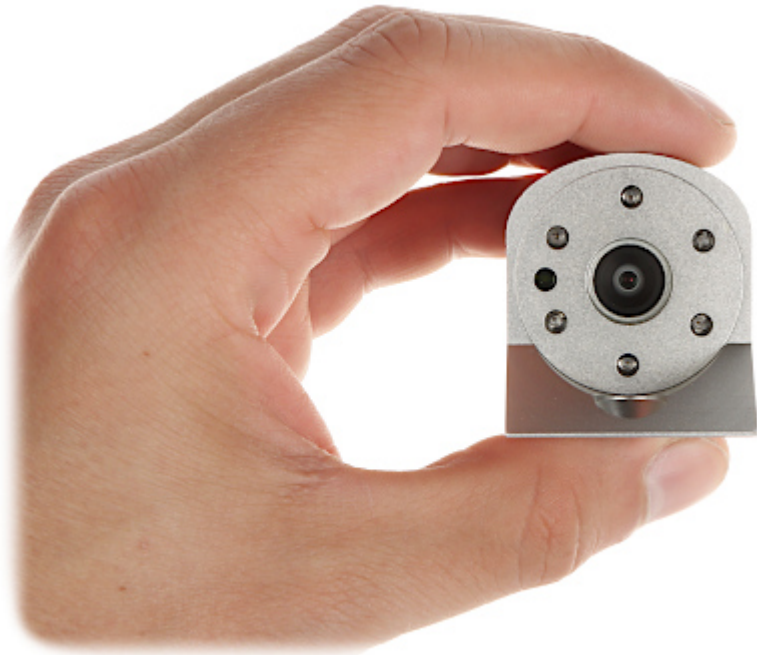

Code: ATE-W-CAM720-FK4

# IP WI-FI MOBILE CAMERA **ATE-W-CAM720-FK4** - 720p 2.8 mm AUTONE

Net: **464.00 PLN** Gross: **570.72 PLN**

Mobile wireless IP camera, providing the image in the maximum resolution of 720p.

**Attention!** The device works only with AUTONE Wi-Fi recorders.

## SPECIFICATION

Standard:	TCP/IP
Sensor:	1/3 " CMOS
Matrix size:	1.0 Mpx
Resolution:	1280 x 720 - 720p
Lens:	2.8 mm
View angle:	70 °
Range of IR illumination:	10 m
S/N ratio:	≥ 50 dB
RS-485 interface:	—
Memory card slot:	—
Image compression method:	H.264
ONVIF:	—
Alarm inputs / outputs:	—
Audio:	—
Main stream frame rate:	20 fps @ 720p
Network interface:	Wi-Fi : IEEE 802.11 b/g
Main features:	<ul style="list-style-type: none"><li>• 2D-DNR - Digital Noise Reduction</li><li>• Auto White Balance</li><li>• AGC - Automatic Gain Control</li><li>• BLC - Back Light Compensation</li></ul>
Power supply:	<ul style="list-style-type: none"><li>• 12 V DC / 300 mA,</li><li>• 24 V DC / 150 mA</li></ul>
Power consumption:	≤ 3.6 W
Mobile phones support:	—
Default IP address:	—
Default user password:	—
Web browser access ports:	—

## PRESENTATION

Camera:

Small dimensions camera:

Built-in basis magnets allow mounting to metal surfaces:

Camera connectors:

Rear view:

Antenna connector:

In the kit: