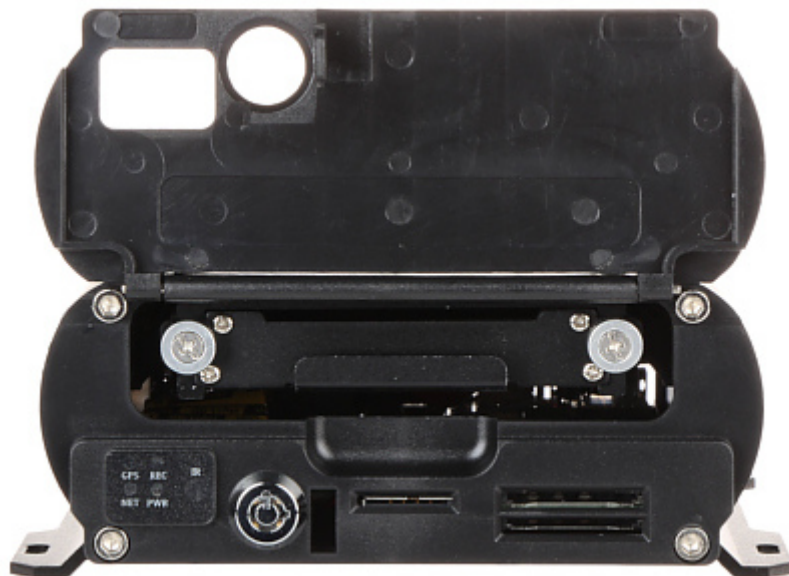

The device has been designed to be resistant to vibrations and shocks. Data can be saved to 2 SD cards or 2.5" hard disk.

The power cords are connected to the car system in the same way as a standard radio receiver. Connecting the "behind the ignition" line enables the use of the automatic start function of the recorder.

### SPECIFICATION

Video inputs:	4 pcs Ethernet + PoE - M12, 6-pin socket
Video outputs:	<ul style="list-style-type: none"><li>• 1 pcs HDMI</li><li>• 1 pcs VGA</li><li>• 1 pcs Video, CVBS : M12, 6-pin socket - CINCH, on the cable</li></ul>
Resolution of recording video files:	max. 1920 x 1080 - 1080p
Recording modes:	Manual, Sensor, Motion detection, Schedule
Supported hard drives:	1 pcs 2.5 " - 2 TB SATA
Max. capacity of memory card:	2 x 128 GB SD/SDHC
GPS:	✓
SIM socket:	mini SIM
Wi-Fi module:	✓
RS-485:	✓
Alarm inputs / outputs:	8 / 1
Power supply:	8 V ... 36 V DC
Main features:	<ul style="list-style-type: none"><li>• Powering the cameras with 12V DC voltage directly from recorder - M12 connector</li><li>• Alarms and maintenance events registration</li><li>• Motion Detection</li><li>• Auto recording after power on</li><li>• Firmware upgrade via USB port</li><li>• 3G / 4G support</li><li>• Recording of the traveled route of the vehicle using the GPS receiver</li><li>• Access to live view, recordings and saved paths through a dedicated server</li><li>• Free account on the producer's server</li><li>• The CMSV6 server application for Windows (free license for 10 devices)</li><li>• The ability to copy recordings from the device to your own server via the Wi-Fi interface</li></ul>
Vibration resistance:	✓
Operation temp:	-20 °C ... 70 °C

## PRESENTATION

Front view:

View after open the front cover:

The device is equipped with SATA 2.5" HDD mobile rack:

Rear view:

In the kit: