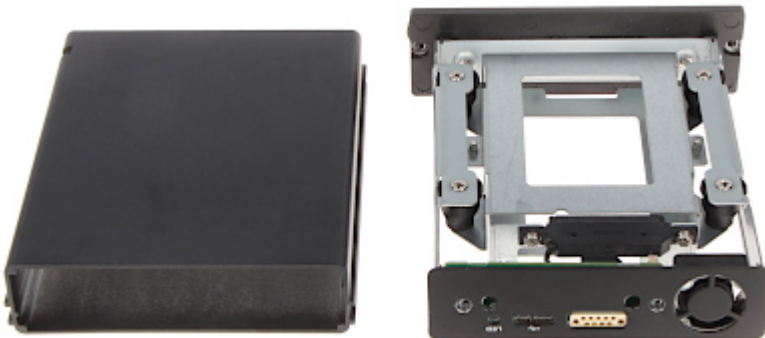

The device has been specially designed so that exhibited increased resistance to oscillations and vibrations. The recorder supports 1 SD card with capacity up to 256 GB and SATA hard disk. The device was also designed to work with the CAN bus.

## PRESENTATION

Front view:

Rear view:

The device is equipped with SATA 2.5" HDD mobile rack:

In the kit: