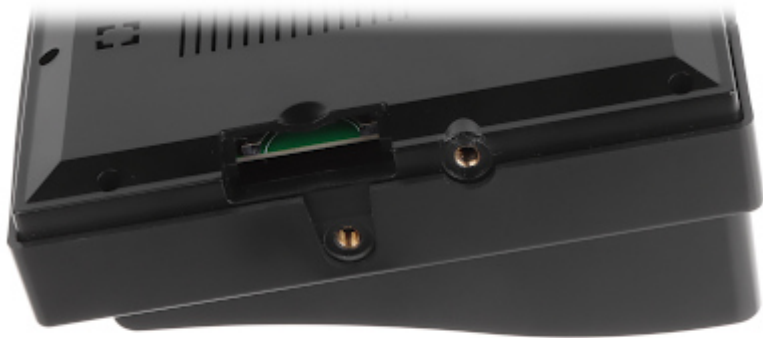

# MOBILE RECORDER WITH MONITOR Wi-Fi / IP **ATE-W-NTFT09-M3** 4 CHANNELS 9 " AUTONE

Net: **210.19 EUR** Gross: **258.53 EUR**

Mobile recorder with ATE-W-NTFT09-M3 monitor allows you to record and display images from up to 4 mobile cameras at once. Recordings are saved on the SD memory card (not included). A readable 9" LED backlit screen allows you to observe the images from the cameras in real time.

DELTA-OPTI Monika Matysiak; <https://www.delta.poznan.pl>  
POL; 60-713 Poznań; Graniczna 10  
e-mail: [delta-opti@delta.poznan.pl](mailto:delta-opti@delta.poznan.pl); tel: +(48) 61 864 69 60

Power supply:	10 V ... 32 V DC
Main features:	<ul style="list-style-type: none"> <li>• Cooperation with wireless cameras of the ATE-W series</li> <li>• Auto recording after power on</li> <li>• Easy pairing function</li> <li>• Split the screen to 4 cameras view (quad), or display the image from a single camera</li> </ul>
Vibration resistance:	✓
Operation temp:	-20 °C ... 70 °C
Permissible relative humidity:	10 % ... 95 % RH
Weight:	0.888 kg
Dimensions:	263 x 169 x 75 mm
Manufacturer / Brand:	AUTONE
Guarantee:	2 years

## PRESENTATION

Front view:

Rear view:

Memory card slot:

Tilt adjustment:

connector:

In the kit: