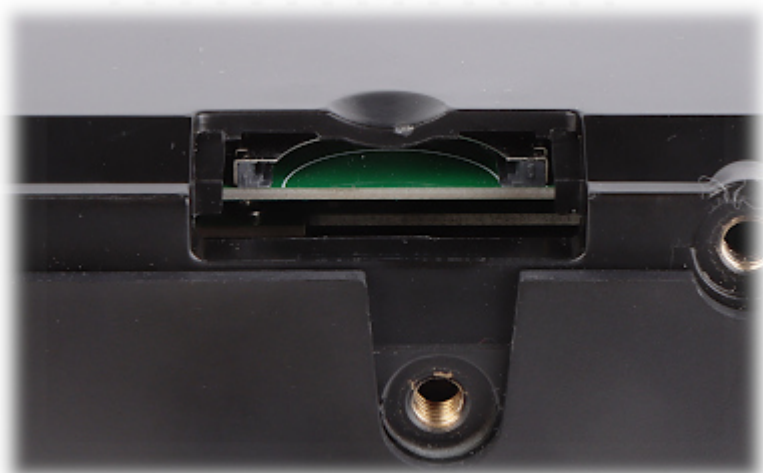

## SPECIFICATION

Video inputs:	4 pcs Wi-Fi
Video outputs:	—
Audio inputs:	4 - Audio from cameras
Resolution of recording video files:	max. 1280 x 720 - 720p
Recording modes:	Continuous recording
Supported hard drives:	—
Max. capacity of memory card:	128 GB SD/SDHC
GPS:	—
SIM socket:	—
Wi-Fi Module:	✓
RS-485:	—
Alarm inputs / outputs:	—
Screen size:	9 "
Native resolution:	1024 x 600 px
Aspect ratios:	16 : 9
Brightness:	500 cd/m <sup>2</sup>
Audio:	Speaker built-in

DELTA-OPTI Monika Matysiak; <https://www.delta.poznan.pl>  
POL; 60-713 Poznań; Graniczna 10  
e-mail: [delta-opti@delta.poznan.pl](mailto:delta-opti@delta.poznan.pl); tel: +(48) 61 864 69 60

Power supply:	10 V ... 32 V DC
Main features:	<ul style="list-style-type: none"> <li>• Cooperation with wireless cameras of the ATE-W series</li> <li>• Auto recording after power on</li> <li>• Easy pairing function</li> <li>• Split the screen to 4 cameras view (quad), or display the image from a single camera</li> </ul>
Vibration resistance:	✓
Operation temp:	-20 °C ... 70 °C
Permissible relative humidity:	10 % ... 95 % RH
Weight:	0.888 kg
Dimensions:	263 x 169 x 75 mm
Manufacturer / Brand:	AUTONE
Guarantee:	2 years

## PRESENTATION

Front view:

Rear view:

Memory card slot:

Tilt adjustment:

connector:

In the kit: