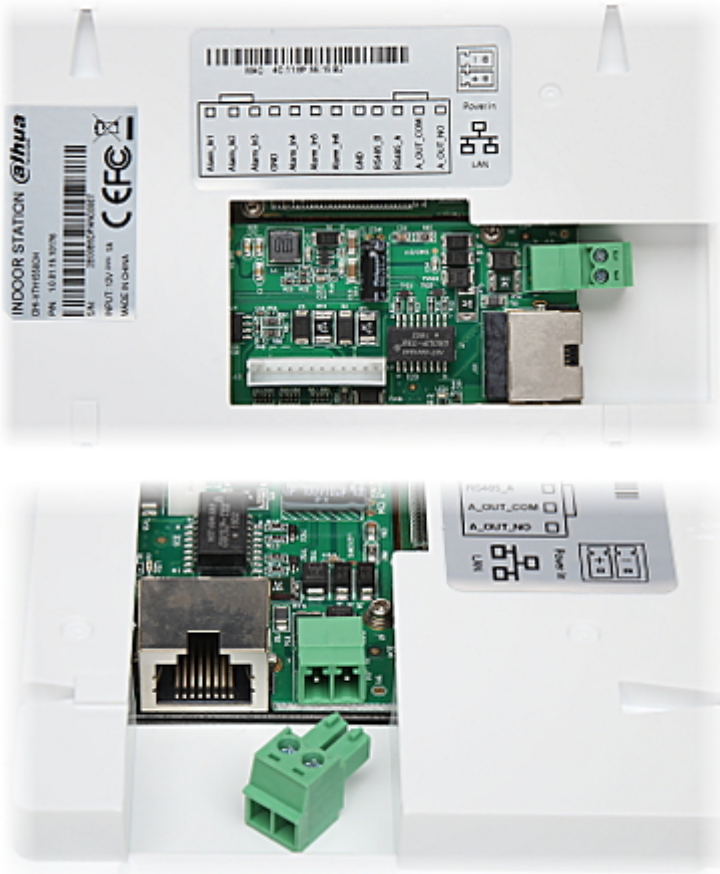

Code: VTH1550CH

INDOOR PANEL IP VTH1550CH DAHUA

Net: 886.00 PLN Gross: 1 089.78 PLN

The VTH1550CH panel has been designed to create a simple and effective system of local communication. The device works with video doorphones, and other DAHUA panels. It can be also used as simple alarm control panel, or notification module by the support 6 alarm inputs. ATTENTION! The device does not support the Dahua analogue system.

SPECIFICATION

Compatibility:	Interphone installation - DAHUA IP Protocol
Shield:	7 " TFT-LCD color matrix
Resolution:	800 x 480
Internal memory:	—
Main features:	<ul style="list-style-type: none">• Memory card slot,• Microphone built-in,• Speakers built-in,• Bidirectional communication,• Smooth adjustment of monitor parameters: image brightness, ring tone volume and conversation volume,• The ability to automatically take and save photos if you do not answer to the bell button,• The ability to record a short video message in the absence of a response to the bell button,• IP Dahua cameras support,• The ability of direct communication between two or more panels
Controlling:	One-touch action buttons + capacitive touch screen
Alarm inputs:	6
Power supply:	<ul style="list-style-type: none">• 10 V ... 15 V DC / 450 mA,• 24 V PoE - DAHUA IP Protocol
Operation temp:	-10 °C ... 60 °C
Color:	White
Weight:	0.526 kg
Dimensions:	200 x 137 x 28 mm
Supported languages:	English, Bulgarian, Czech, Finnish, Polish, Slovenian, Slovak, Hungarian

Front view:

Rear view:

Connectors view:

In the kit:

Example of application:

- 1. INDOOR PANEL
- 2. Video doorphone
- 3. DHI-VTNS1060A
- 4. Hub / Switch
- 5. System management center
- 6. Remote client

PACKAGE

Dimensions (L x W x H): 0x0x0 mm	Gross Weight: 0 kg
----------------------------------	--------------------