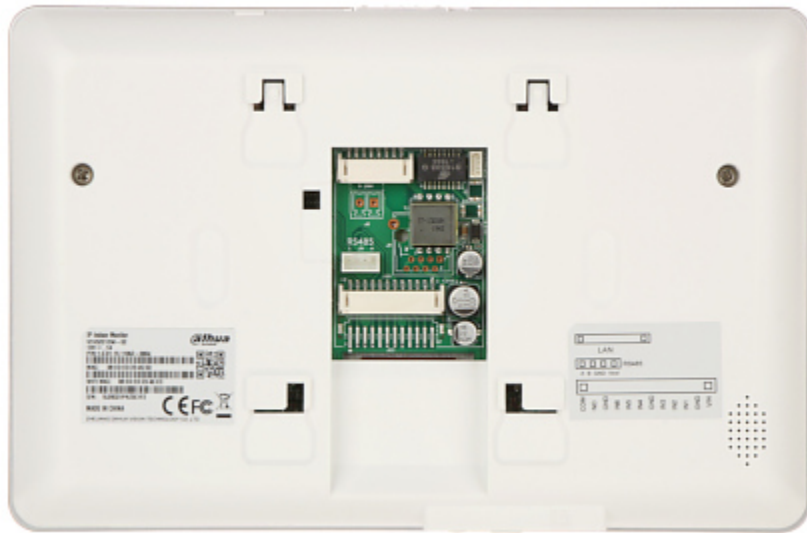

## INDOOR PANEL IP VTH5221DW-S2 Wi-Fi / IP DAHUA

Net: 283.56 EUR Gross: 348.78 EUR

The VTH5221DW-S2 panel has been designed to create a simple and effective system of local communication.

The device works with video doorphones, and other DAHUA panels. It can be also used as simple alarm control panel, or notification module by the support 6 alarm inputs.

### SPECIFICATION

Compatibility:	Interphone installation - DAHUA IP
Shield:	7 " capacitive touch screen
Resolution:	1024 x 600
Internal memory:	—
Memory card slot:	Micro SD memory cards up to 32GB support (possible local recording), 8 GB included
Main features:	<ul style="list-style-type: none"><li>• Wi-Fi module,</li><li>• Microphone built-in,</li><li>• Speakers built-in,</li><li>• Bidirectional communication,</li><li>• Smooth adjustment of monitor parameters: image brightness, ring tone volume and conversation volume,</li><li>• The ability to automatically take and save photos if you do not answer to the bell button,</li><li>• The ability to record a short video message in the absence of a response to the bell button,</li><li>• IP Dahua cameras support,</li><li>• RS-485 interface,</li><li>• The ability of direct communication between two or more panels ,</li></ul>
Controlling:	One-touch action buttons + capacitive touch screen
Alarm inputs:	6
Alarm outputs:	1
Power supply:	<ul style="list-style-type: none"><li>• 12 V DC / 580 mA,</li><li>• PoE (802.3af)</li></ul>
Power consumption:	<ul style="list-style-type: none"><li>≤ 7 W (operation)</li><li>≤ 1 W (standby)</li></ul>
Operation temp:	-10 °C ... 60 °C

## PRESENTATION

Front view:

Rear view:

Bottom view:

Top view:

In the kit: