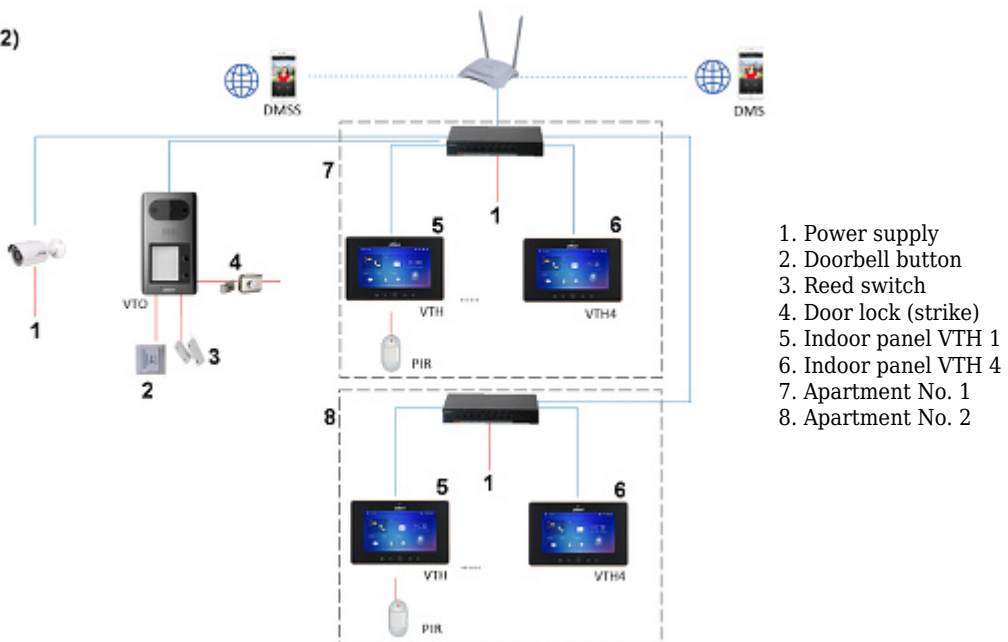

Code: VT03211D-P4

VIDEO DOORPHONE VT03211D-P4 DAHUA

Net: 1 117.00 PLN Gross: 1 373.91 PLN

The device works with video doorphones, and other DAHUA panels. Video Doorphone is mounted in a surface housing. The device generates a separate QR code for each room (for each VTH panel), which allows connection from the smartphone via the P2P network. ATTENTION! The device does not support the Dahua analogue system.

SPECIFICATION

Compatibility:	DAHUA
Sensor:	1/2.8 ", 2 Mpx CMOS
View angle:	140 °
Image compression method:	H.264
IR illuminator:	<input checked="" type="checkbox"/>
proximity reader built-in:	Access control cards - Mifare S50
The number of subscribers served:	4
UTP category:	UTP cat. 5e
Main features:	<ul style="list-style-type: none">• It can only work with the mobile application, without the VTH monitor• The function of the monitor with the ability to open the door can be a smartphone, tablet or the VTH indoor panel• Bidirectional communication,• Microphone built-in,• Speakers built-in,• Tamper detection - opening the enclosure,• Vandal-proof front panel,• Output for the additional lock release button
Mobile phones support:	Port no.: 37777 or access by a cloud (P2P) • Android: Darmowa aplikacja gDMSS Plus • iOS (iPhone): Darmowa aplikacja iDMSS Plus There are also other versions of mobile applications: gDMSS Plus, iDMSS Plus
Power supply:	<ul style="list-style-type: none">• PoE (802.3af),• 12 V DC / 580 mA

PRESENTATION

Front view:

Side view:

Rear view:

Connectors view:

Dimensions:

Method of mounting:

In the kit:

Examples of connection diagrams:

1)

2)

3)

1. Power supply
2. Doorbell button
3. Reed switch
4. Door lock (strike)
5. Indoor panel VTH 1
6. Indoor panel VTH 4
7. Apartment No. 1
8. Apartment No. 2
9. Apartment No. 3
10. Apartment No. 4