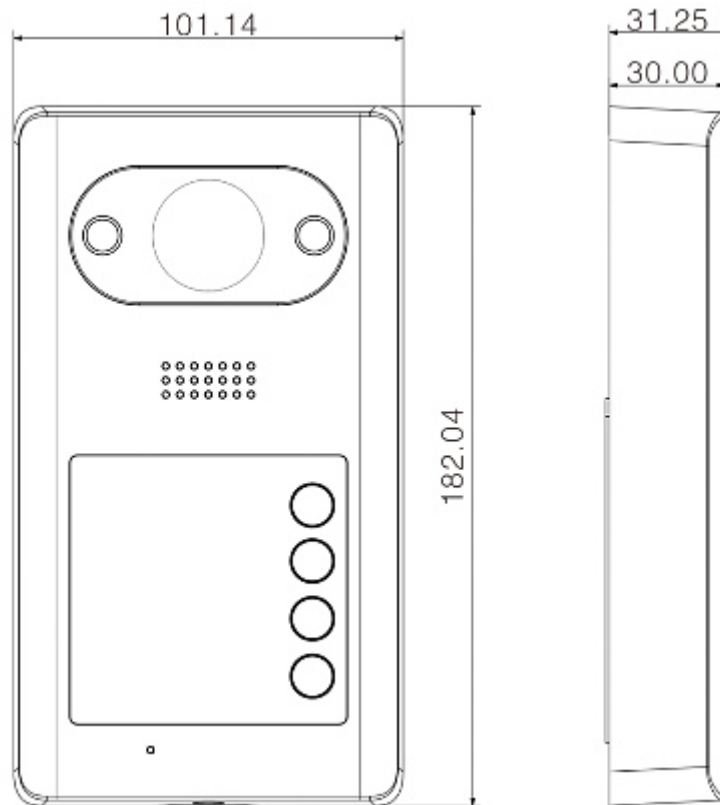

SPECIFICATION

Compatibility:	DAHUA
Sensor:	1/2.8 ", 2 Mpx CMOS
View angle:	140 °
Image compression method:	H.264
IR illuminator:	<input checked="" type="checkbox"/>
proximity reader built-in:	Access control cards - Mifare S50
The number of subscribers served:	4
UTP category:	UTP cat. 5e
Main features:	<ul style="list-style-type: none">• It can only work with the mobile application, without the VTH monitor• The function of the monitor with the ability to open the door can be a smartphone, tablet or the VTH indoor panel• Bidirectional communication,• Microphone built-in,• Speakers built-in,• Tamper detection - opening the enclosure,• Vandal-proof front panel,• Output for the additional lock release button
Mobile phones support:	Port no.: 37777 or access by a cloud (P2P) • Android: Darmowa aplikacja gDMSS Plus • iOS (iPhone): Darmowa aplikacja iDMSS Plus There are also other versions of mobile applications: gDMSS Plus, iDMSS Plus
Power supply:	<ul style="list-style-type: none">• PoE (802.3af),• 12 V DC / 580 mA

DELTA-OPTI Monika Matysiak; <https://www.delta.poznan.pl>
POL; 60-713 Poznań; Graniczna 10
e-mail: delta-opti@delta.poznan.pl; tel: +(48) 61 864 69 60

Power consumption:	≤ 7 W (operation) ≤ 1 W (Standby mode)
Housing:	Aluminum - powder painted, Waterproof
Color:	Graphite
"Index of Protection":	IP65 - after additional sealing the housing connection with the mounting surface, e.g. with silicone
Mechanical strength:	IK08
Operation temp:	-40 °C ... 60 °C
Weight:	0.47 kg
Dimensions:	182 x 101 x 31 mm
Supported languages:	Polish, English, Bulgarian, Czech, Finnish, Slovenian, Slovak, Hungarian
Manufacturer / Brand:	DAHUA
Guarantee:	3 years

PRESENTATION

Front view:

Side view:

Rear view:

Connectors view:

Dimensions:

Method of mounting:

In the kit: