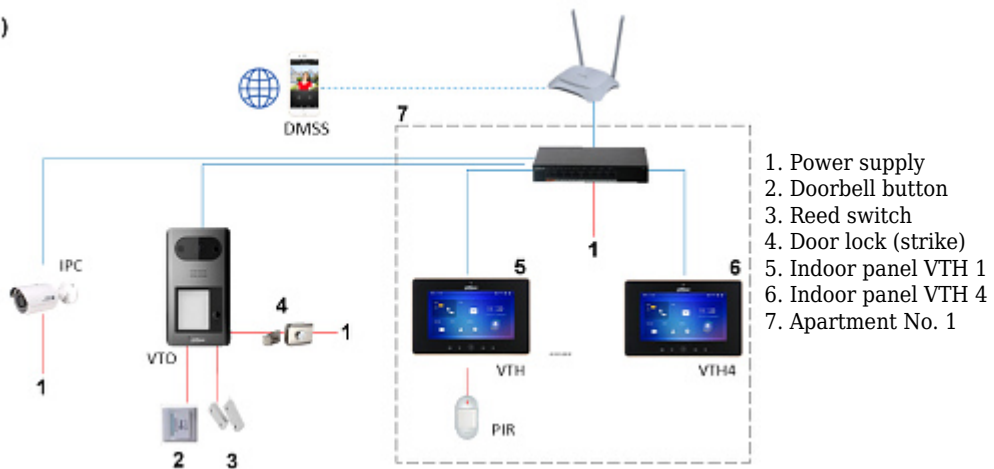

Code: VT03211D-P4

VIDEO DOORPHONE VT03211D-P4 DAHUA

Net: 1 117.00 PLN Gross: 1 373.91 PLN

The device works with video doorphones, and other DAHUA panels. Video Doorphone is mounted in a surface housing. The device generates a separate QR code for each room (for each VTH panel), which allows connection from the smartphone via the P2P network. ATTENTION! The device does not support the Dahua analogue system.

SPECIFICATION

Compatibility:	DAHUA
Sensor:	1/2.8 ", 2 Mpx CMOS
View angle:	140 °
Image compression method:	H.264
IR illuminator:	<input checked="" type="checkbox"/>
proximity reader built-in:	Access control cards - Mifare S50
The number of subscribers served:	4
UTP category:	UTP cat. 5e
Main features:	<ul style="list-style-type: none">• It can only work with the mobile application, without the VTH monitor• The function of the monitor with the ability to open the door can be a smartphone, tablet or the VTH indoor panel• Bidirectional communication,• Microphone built-in,• Speakers built-in,• Tamper detection - opening the enclosure,• Vandal-proof front panel,• Output for the additional lock release button
Mobile phones support:	Port no.: 37777 or access by a cloud (P2P) • Android: Darmowa aplikacja gDMSS Plus • iOS (iPhone): Darmowa aplikacja iDMSS Plus There are also other versions of mobile applications: gDMSS Plus, iDMSS Plus
Power supply:	<ul style="list-style-type: none">• PoE (802.3af),• 12 V DC / 580 mA

PRESENTATION

Front view:

Side view:

Rear view:

Connectors view:

Dimensions:

Method of mounting:

In the kit:

Examples of connection diagrams:

1)

2)

3)

1. Power supply
2. Doorbell button
3. Reed switch
4. Door lock (strike)
5. Indoor panel VTH 1
6. Indoor panel VTH 4
7. Apartment No. 1
8. Apartment No. 2
9. Apartment No. 3
10. Apartment No. 4