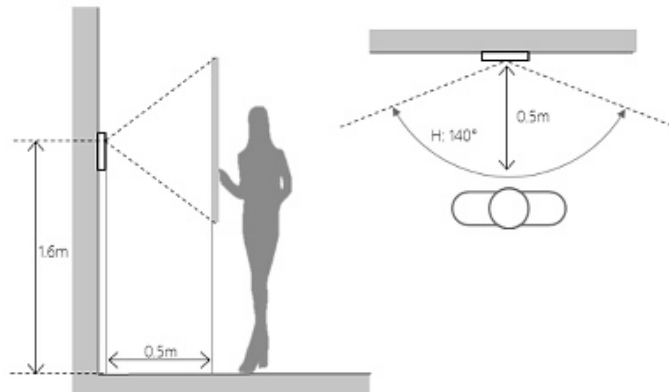

DELTA-OPTI Monika Matysiak; <https://www.delta.poznan.pl>
POL; 60-713 Poznań; Graniczna 10
e-mail: delta-opti@delta.poznan.pl; tel: +(48) 61 864 69 60

Power consumption:	≤ 7 W (operation) ≤ 1 W (Standby mode)
Housing:	Aluminum - powder painted, Waterproof
Color:	Graphite
"Index of Protection":	IP65 - after additional sealing the housing connection with the mounting surface, e.g. with silicone
Mechanical strength:	IK08
Operation temp:	-40 °C ... 60 °C
Weight:	0.47 kg
Dimensions:	182 x 101 x 31 mm
Supported languages:	Polish, English, Bulgarian, Czech, Finnish, Slovenian, Slovak, Hungarian
Manufacturer / Brand:	DAHUA
Guarantee:	3 years

PRESENTATION

Front view:

Side view:

Rear view:

Connectors view:

Dimensions:

Method of mounting:

In the kit: