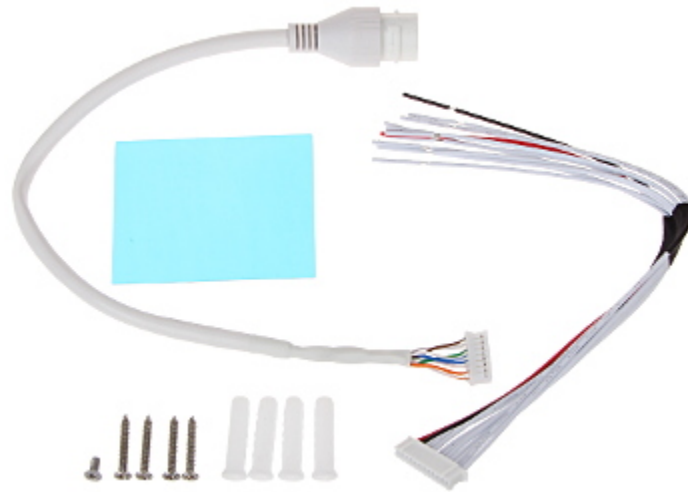

SPECIFICATION

Compatibility:	DAHUA
Sensor:	1/2.8 ", 2 Mpx CMOS
View angle:	140 °
Image compression method:	H.264
IR illuminator:	<input checked="" type="checkbox"/>
proximity reader built-in:	Access control cards - Mifare S50
The number of subscribers served:	4
UTP category:	UTP cat. 5e
Main features:	<ul style="list-style-type: none">• It can only work with the mobile application, without the VTH monitor• The function of the monitor with the ability to open the door can be a smartphone, tablet or the VTH indoor panel• Bidirectional communication,• Microphone built-in,• Speakers built-in,• Tamper detection - opening the enclosure,• Vandal-proof front panel,• Output for the additional lock release button
Mobile phones support:	Port no.: 37777 or access by a cloud (P2P) • Android: Darmowa aplikacja gDMSS Plus • iOS (iPhone): Darmowa aplikacja iDMSS Plus There are also other versions of mobile applications: gDMSS Plus, iDMSS Plus
Power supply:	<ul style="list-style-type: none">• PoE (802.3af),• 12 V DC / 580 mA

PRESENTATION

Front view:

Side view:

Rear view:

Connectors view:

Dimensions:

Method of mounting:

In the kit:

Examples of connection diagrams:

1)

2)

3)

1. Power supply
2. Doorbell button
3. Reed switch
4. Door lock (strike)
5. Indoor panel VTH 1
6. Indoor panel VTH 4
7. Apartment No. 1
8. Apartment No. 2
9. Apartment No. 3
10. Apartment No. 4