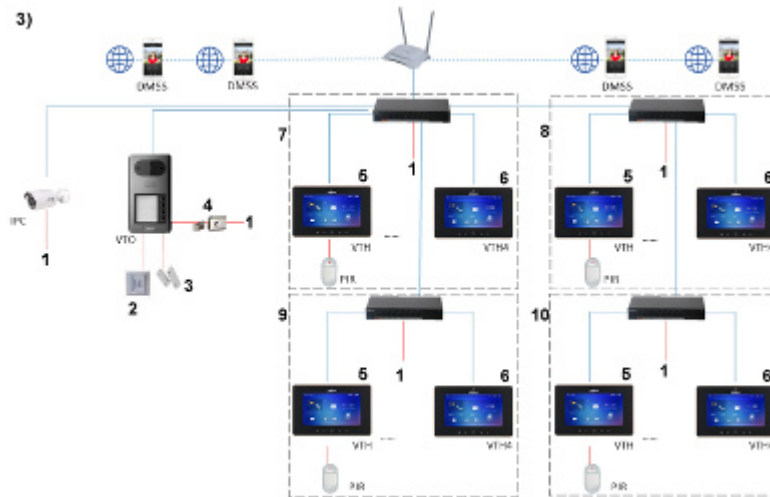

SPECIFICATION

Compatibility:	DAHUA
Sensor:	1/2.8 ", 2 Mpx CMOS
View angle:	140 °
Image compression method:	H.264
IR illuminator:	<input checked="" type="checkbox"/>
proximity reader built-in:	Access control cards - Mifare S50
The number of subscribers served:	4
UTP category:	UTP cat. 5e
Main features:	<ul style="list-style-type: none">• It can only work with the mobile application, without the VTH monitor• The function of the monitor with the ability to open the door can be a smartphone, tablet or the VTH indoor panel• Bidirectional communication,• Microphone built-in,• Speakers built-in,• Tamper detection - opening the enclosure,• Vandal-proof front panel,• Output for the additional lock release button
Mobile phones support:	Port no.: 37777 or access by a cloud (P2P) • Android: Darmowa aplikacja gDMSS Plus • iOS (iPhone): Darmowa aplikacja iDMSS Plus There are also other versions of mobile applications: gDMSS Plus, iDMSS Plus
Power supply:	<ul style="list-style-type: none">• PoE (802.3af),• 12 V DC / 580 mA

PRESENTATION

Front view:

Side view:

Rear view:

Connectors view:

Dimensions:

Method of mounting:

In the kit:

Examples of connection diagrams:

1)

2)

3)

1. Power supply
2. Doorbell button
3. Reed switch
4. Door lock (strike)
5. Indoor panel VTH 1
6. Indoor panel VTH 4
7. Apartment No. 1
8. Apartment No. 2
9. Apartment No. 3
10. Apartment No. 4