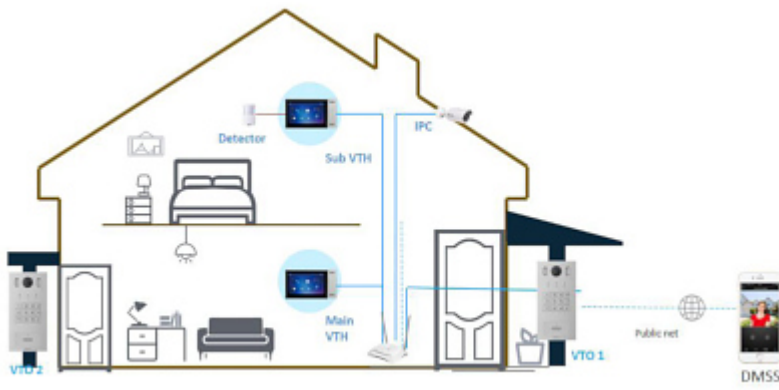

Code: VTO3221E-P

VIDEO DOORPHONE **VTO3221E-P** DAHUA

Net: **423.40 EUR** Gross: **520.78 EUR**

The IP video doorphone can be mounted in a surface-mounted or flush-mounted housing, available separately. VTO3221E-P is intended to work in single-family houses.

Device supports the WIEGAND protocol.

SPECIFICATION

Compatibility:	DAHUA
Sensor:	1/2.9 ", 2 Mpx CMOS
Lens:	2 mm
View angle:	138 °
Display:	—
proximity reader built-in:	MIFARE 13.56 MHz
Image compression method:	H.264
LED illuminator:	✓
IR illuminator:	—
RS-485:	✓
Mobile phones support:	Port no.: 37777 or access by a cloud (P2P) • Android: Free application DMSS • iOS (iPhone): Free application DMSS
Main features:	• Keyboard built-in, • LED indication, • Bidirectional communication, • Microphone built-in, • Speakers built-in, • Tamper detection - removing from mounting surface, • Wiegand interface
Operation temp:	-40 °C ... 60 °C

DELTA-OPTI Monika Matysiak; <https://www.delta.poznan.pl>
POL; 60-713 Poznań; Graniczna 10
e-mail: delta-opti@delta.poznan.pl; tel: +(48) 61 864 69 60

Power supply:	<ul style="list-style-type: none"> • PoE (802.3af/at), • 12 V DC / 580 mA
Power consumption:	≤ 7 W
Housing:	Aluminum
Color:	Silver
"Index of Protection":	IP65 - after additional sealing the housing connection with the mounting surface, e.g. with silicone
IK rating:	IK08
Weight:	0.49 kg
Dimensions:	200 x 98 x 34 mm
Supported languages:	Polish, English, Bulgarian, Czech, Finnish, Slovenian, Slovak, Hungarian
Manufacturer / Brand:	DAHUA
Guarantee:	3 years

PRESENTATION

Front view:

Rear view:

In the kit:

PACKAGE

Dimensions (L x W x H): 0x0x0 mm	Gross Weight: 0 kg
----------------------------------	--------------------