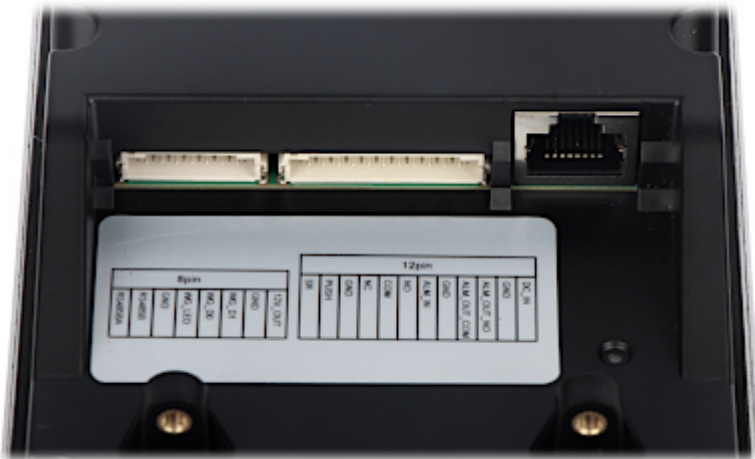

### SPECIFICATION

Compatibility:	DAHUA
Sensor:	1/2.9 ", 2 Mpx CMOS
Lens:	2 mm
View angle:	138 °
Display:	2.3 " OLED
proximity reader built-in:	13.56 MHz S50
Image compression method:	H.264
LED illuminator:	✓
IR illuminator:	—
RS-485:	✓
Mobile phones support:	Port no.: 37777 or access by a cloud (P2P) Android: Free application <a href="#">DMSS</a> iOS (iPhone): Free application <a href="#">DMSS</a>
Main features:	<ul style="list-style-type: none"><li>• The device can be used both in 1-storey and multi-family installations,</li><li>• Keyboard built-in,</li><li>• LED indication,</li><li>• Bidirectional communication,</li><li>• Microphone built-in,</li><li>• Speakers built-in,</li><li>• Tamper detection - removing from mounting surface,</li><li>• Wiegand interface</li></ul>
Operation temp:	-40 °C ... 60 °C

DELTA-OPTI Monika Matysiak; <https://www.delta.poznan.pl>  
POL; 60-713 Poznań; Graniczna 10  
e-mail: [delta-opti@delta.poznan.pl](mailto:delta-opti@delta.poznan.pl); tel: +(48) 61 864 69 60

Power supply:	<ul style="list-style-type: none"> <li>• PoE (802.3af),</li> <li>• 12 V DC / 500 mA</li> </ul>
Power consumption:	≤ 6 W
Housing:	Aluminum
Color:	Silver
"Index of Protection":	IP65 - after additional sealing the housing connection with the mounting surface, e.g. with silicone
IK rating:	IK08
Weight:	0.46 kg
Dimensions:	200 x 98 x 34.7 mm
Supported languages:	Polish, English, Bulgarian, Czech, Finnish, Slovenian, Slovak, Hungarian
Manufacturer / Brand:	DAHUA
Guarantee:	<b>3 years</b>

## PRESENTATION

Front view:

Rear view:

Connectors description:

Typical connection diagram:

1. System management center

2. IP Camera

3. Switch