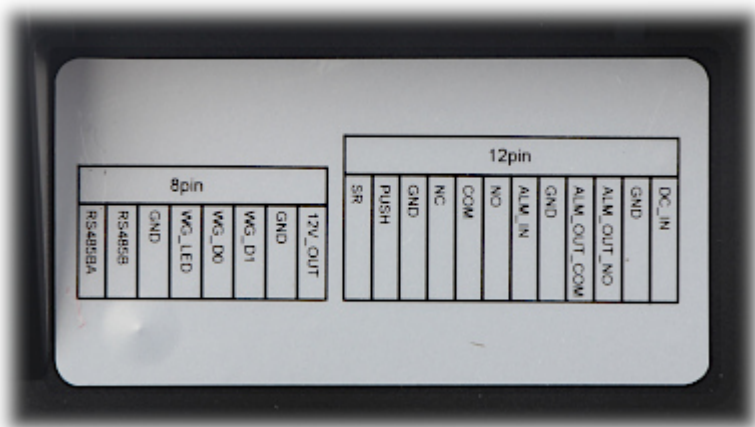

## PRESENTATION

Front view:

Rear view:

Connectors description:

Typical connection diagram:

1. System management center

2. IP Camera

3. Switch