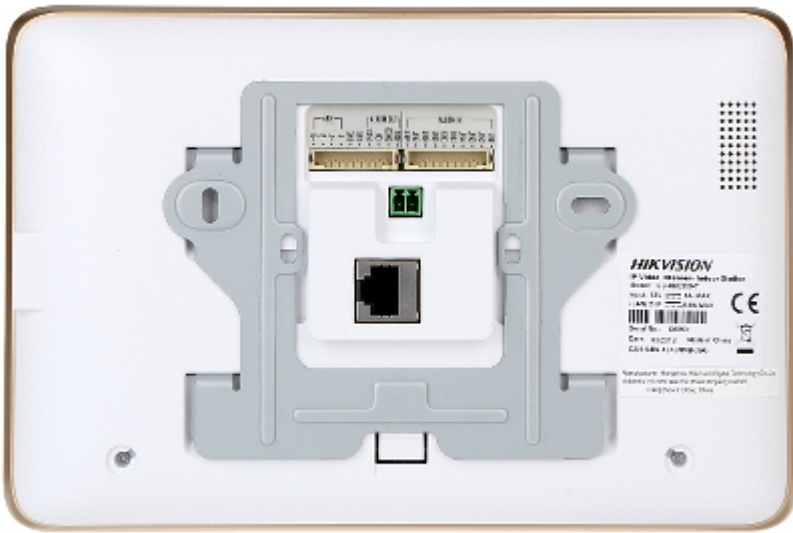

Code: DS-KH8300-T

INDOOR PANEL IP DS-KH8300-T Hikvision

Net: 202.25 EUR Gross: 248.77 EUR

The DS-KH8300-T panel has been designed to create a simple and effective system of local communication.

The device cooperates with video doorphones, and other panels working in Hikvision IP standard. It can be also used as simple alarm control panel, or notification module by the support 8 alarm inputs.

SPECIFICATION

Compatibility:	Interphone installation - Hikvision
Shield:	7 " TFT-LCD color matrix
Resolution:	1024 x 600
Internal memory:	256 MB (built-in)
Main features:	<ul style="list-style-type: none">• Microphone built-in,• Speakers built-in,• Bidirectional communication,• Smooth adjustment of monitor parameters: image brightness, ring tone volume and conversation volume,• Automatically capture and save images after the bell button pressing,• IP Hikvision cameras support,• The ability of direct communication between two or more panels,• Port RS-485,• The microSD cards support max. 32 GB (not included)
Controlling:	Touch control keys + capacitive touch screen
Default administrator password:	123456
Default password for securing the zone:	123456
Alarm inputs:	8
Alarm outputs:	2
Power supply:	<ul style="list-style-type: none">• 12 V DC / 830 mA,• 24 V PoE
Color:	White
Operation temp:	-10 °C ... 55 °C
Weight:	0.46 kg

PRESENTATION

Front view:

Rear view:

Device connectors:

Memory card slot:

Example of application:

1. DS-KH8300-T
 2. Switch dedicated to the HIKVISION video intercom systems
 3. Switch
 4. Remote client
 5. System management center
 6. IP Camera
 7. Video doorphone
 8. Reader with keypad
- In the kit:

PACKAGE

Dimensions (L x W x H): 0x0x0 mm	Gross Weight: 0 kg
----------------------------------	--------------------