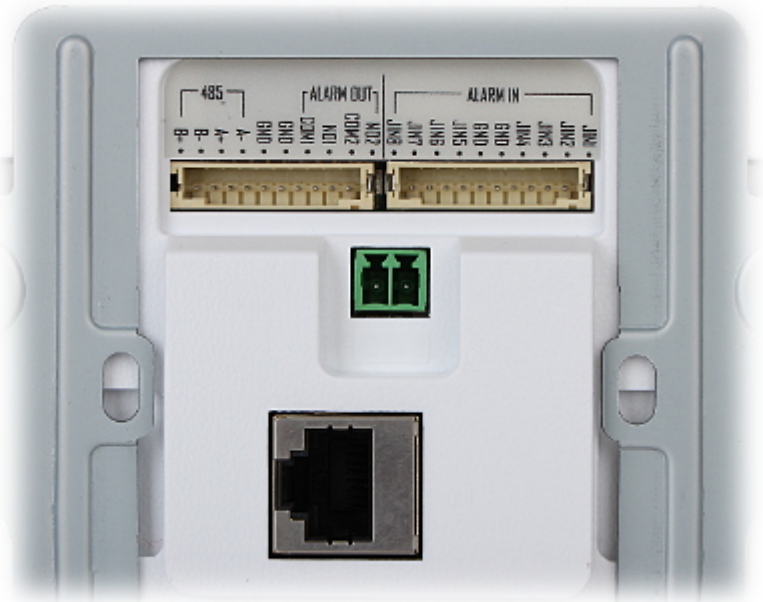

Code: DS-KH8300-T

INDOOR PANEL IP DS-KH8300-T Hikvision

Net: 202.25 EUR Gross: 248.77 EUR

The DS-KH8300-T panel has been designed to create a simple and effective system of local communication.

The device cooperates with video doorphones, and other panels working in Hikvision IP standard. It can be also used as simple alarm control panel, or notification module by the support 8 alarm inputs.

The device is fully configurable via the **iVMS4200** software. In addition, the device has the ability to work with the **Hik-Connect** application on mobile devices. Default verification code for the Hik-Connect application: **ABCDEF**

SPECIFICATION

Compatibility:	Interphone installation - Hikvision
Shield:	7 " TFT-LCD color matrix
Resolution:	1024 x 600
Internal memory:	256 MB (built-in)
Main features:	<ul style="list-style-type: none">• Microphone built-in,• Speakers built-in,• Bidirectional communication,• Smooth adjustment of monitor parameters: image brightness, ring tone volume and conversation volume,• Automatically capture and save images after the bell button pressing,• IP Hikvision cameras support,• The ability of direct communication between two or more panels,• Port RS-485,• The microSD cards support max. 32 GB (not included)
Controlling:	Touch control keys + capacitive touch screen
Default administrator password:	123456
Default password for securing the zone:	123456
Alarm inputs:	8
Alarm outputs:	2
Power supply:	<ul style="list-style-type: none">• 12 V DC / 830 mA,• 24 V PoE
Color:	White
Operation temp:	-10 °C ... 55 °C
Weight:	0.46 kg

PRESENTATION

Front view:

Rear view:

Device connectors:

Memory card slot:

Example of application:

1. DS-KH8300-T
 2. Switch dedicated to the HIKVISION video intercom systems
 3. Switch
 4. Remote client
 5. System management center
 6. IP Camera
 7. Video doorphone
 8. Reader with keypad
- In the kit: