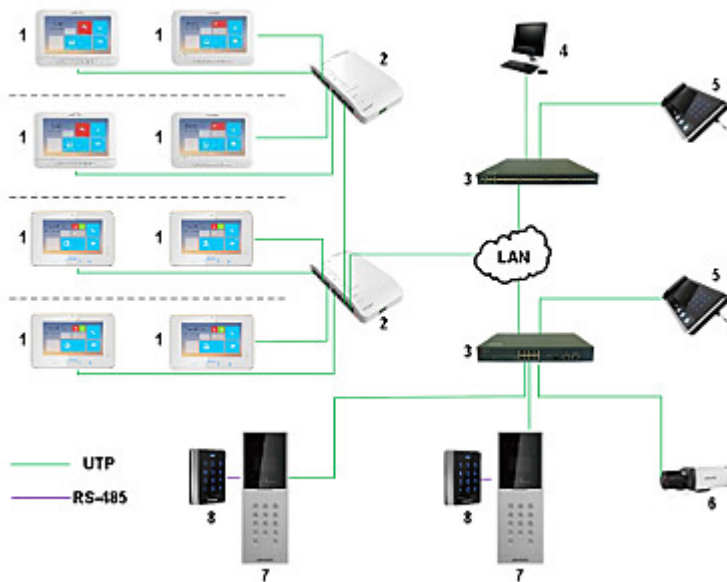

Code: DS-KH8300-T

INDOOR PANEL IP DS-KH8300-T Hikvision

Net: 202.25 EUR Gross: 248.77 EUR

The DS-KH8300-T panel has been designed to create a simple and effective system of local communication.

The device cooperates with video doorphones, and other panels working in Hikvision IP standard. It can be also used as simple alarm control panel, or notification module by the support 8 alarm inputs.

SPECIFICATION

Compatibility:	Interphone installation - Hikvision
Shield:	7 " TFT-LCD color matrix
Resolution:	1024 x 600
Internal memory:	256 MB (built-in)
Main features:	<ul style="list-style-type: none">• Microphone built-in,• Speakers built-in,• Bidirectional communication,• Smooth adjustment of monitor parameters: image brightness, ring tone volume and conversation volume,• Automatically capture and save images after the bell button pressing,• IP Hikvision cameras support,• The ability of direct communication between two or more panels,• Port RS-485,• The microSD cards support max. 32 GB (not included)
Controlling:	Touch control keys + capacitive touch screen
Default administrator password:	123456
Default password for securing the zone:	123456
Alarm inputs:	8
Alarm outputs:	2
Power supply:	<ul style="list-style-type: none">• 12 V DC / 830 mA,• 24 V PoE
Color:	White
Operation temp:	-10 °C ... 55 °C
Weight:	0.46 kg

PRESENTATION

Front view:

Rear view:

Device connectors:

Memory card slot:

Example of application:

1. DS-KH8300-T
 2. Switch dedicated to the HIKVISION video intercom systems
 3. Switch
 4. Remote client
 5. System management center
 6. IP Camera
 7. Video doorphone
 8. Reader with keypad
- In the kit: