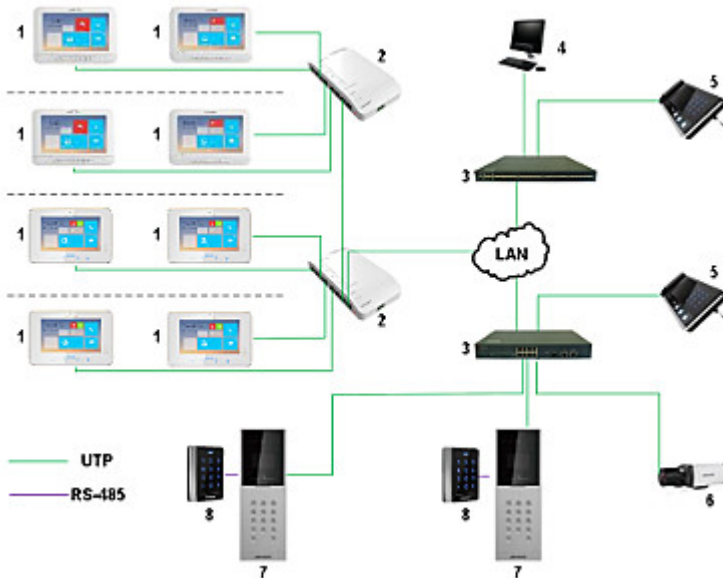

## INDOOR PANEL IP DS-KH6310-WL Hikvision

Net: 138.51 EUR Gross: 170.37 EUR

The DS-KH6310-WL panel has been designed to create a simple and effective system of local communication.

The device cooperates with video doorphones, and other panels working in Hikvision IP standard. It can be also used as simple alarm control panel, or notification module by the support 2 alarm inputs.

### SPECIFICATION

Compatibility:	Hikvision IP Video Doorphones
Shield:	7 " capacitive touch screen
Resolution:	800 x 480
Internal memory:	256 MB (built-in)
Main features:	<ul style="list-style-type: none"><li>• Wi-Fi module - IEEE 802.11 b/g/n,</li><li>• Microphone built-in,</li><li>• Speakers built-in,</li><li>• Bidirectional communication,</li><li>• Smooth adjustment of monitor parameters: image brightness, ring tone volume and conversation volume,</li><li>• Automatically capture and save images after the bell button pressing,</li><li>• IP Hikvision cameras support,</li><li>• The ability of direct communication between two or more panels,</li><li>• The device is fully configurable via the <b>iVMS4200</b> software.</li><li>• In addition, the device has the ability to work with the <b>Hik-Connect</b> application on mobile devices</li></ul>
Controlling:	Large, readable buttons + capacitive touch screen
Default administrator password:	888999
Default password for securing the zone:	123456
Alarm inputs:	2
Power supply:	<ul style="list-style-type: none"><li>• 12 V DC / 830 mA,</li><li>• 24 V PoE</li></ul>
Color:	White
Operation temp:	-10 °C ... 55 °C
Weight:	0.37 kg

## PRESENTATION

Front view:

Rear view:

Device connectors:

Example of application:

1. DS-KH6310-WL
2. Switch dedicated to the HIKVISION video intercom systems
3. Switch
4. Remote client
5. System management center
6. IP Camera
7. Video doorphone
8. Reader with keypad

In the kit: