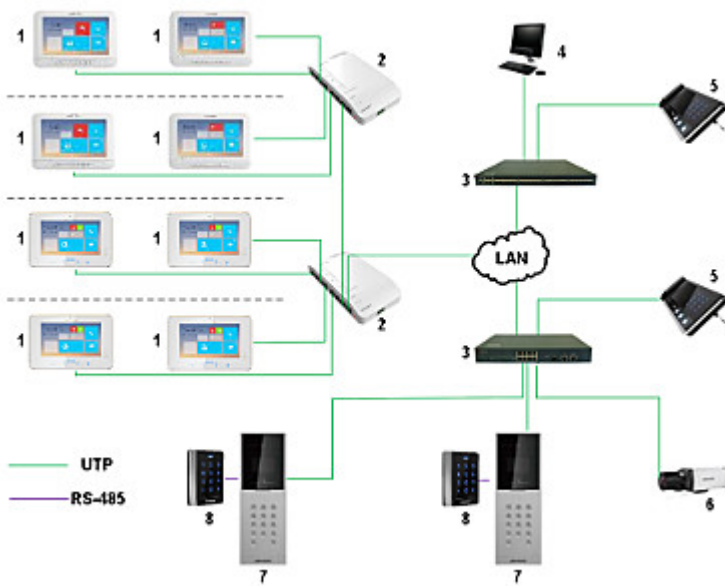

Code: DS-KH6310

INDOOR PANEL IP DS-KH6310 Hikvision

Net: 705.00 PLN Gross: 867.15 PLN

The DS-KH6310 panel has been designed to create a simple and effective system of local communication.

The device cooperates with video doorphones, and other panels working in Hikvision IP standard. It can be also used as simple alarm control panel, or notification module by the support 8 alarm inputs.

The device is fully configurable via the **iVMS4200** software. In addition, the device has the ability to work with the **Hik-Connect** application on mobile devices.

SPECIFICATION

Compatibility:	Interphone installation - Hikvision
Shield:	7 " capacitive touch screen
Resolution:	800 x 480
Internal memory:	256 MB (built-in)
Main features:	<ul style="list-style-type: none">• Microphone built-in,• Speakers built-in,• Bidirectional communication,• Smooth adjustment of monitor parameters: image brightness, ring tone volume and conversation volume,• Automatically capture and save images after the bell button pressing,• IP Hikvision cameras support,• The ability of direct communication between two or more panels,• The device is fully configurable via the iVMS4200 software.• In addition, the device has the ability to work with the Hik-Connect application on mobile devices
Controlling:	Large, readable buttons + capacitive touch screen
Default administrator password:	123456
Default password for securing the zone:	123456
Alarm inputs:	8
Power supply:	<ul style="list-style-type: none">• 12 V DC / 830 mA,• 24 V PoE
Color:	White
Operation temp:	-10 °C ... 55 °C
Weight:	0.37 kg
Dimensions:	197 x 134 x 27 mm

PRESENTATION

Front view:

Rear view:

Device connectors:

Example of application:

1. DS-KH6310
2. Switch dedicated to the HIKVISION video intercom systems
3. Switch
4. Remote client
5. System management center
6. IP Camera
7. Video doorphone
8. Reader with keypad

In the kit: