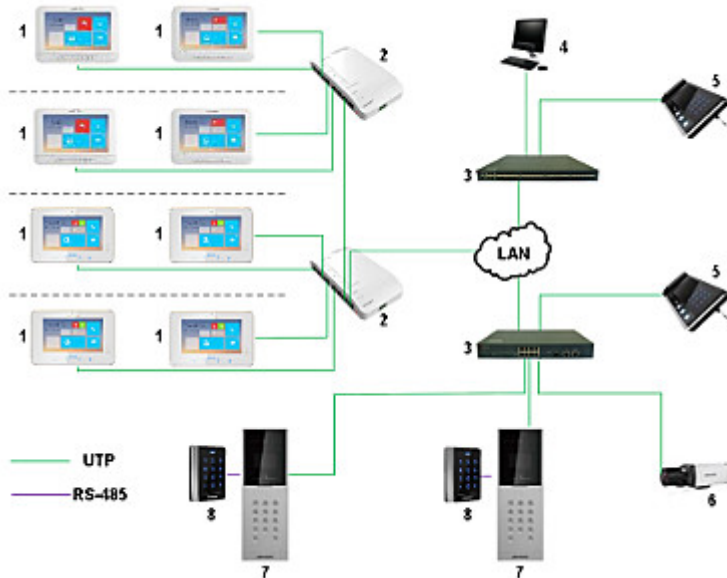

Code: DS-KH6310

INDOOR PANEL IP **DS-KH6310** Hikvision

Net: **170.70 EUR** Gross: **170.70 EUR**

The DS-KH6310 panel has been designed to create a simple and effective system of local communication.

The device cooperates with video doorphones, and other panels working in Hikvision IP standard. It can be also used as simple alarm control panel, or notification module by the support 8 alarm inputs.

The device is fully configurable via the **iVMS4200** software. In addition, the device has the ability to work with the **Hik-Connect** application on mobile devices.

SPECIFICATION

Compatibility:	Interphone installation - Hikvision
Shield:	7 " capacitive touch screen
Resolution:	800 x 480
Internal memory:	256 MB (built-in)
Main features:	<ul style="list-style-type: none">• Microphone built-in,• Speakers built-in,• Bidirectional communication,• Smooth adjustment of monitor parameters: image brightness, ring tone volume and conversation volume,• Automatically capture and save images after the bell button pressing,• IP Hikvision cameras support,• The ability of direct communication between two or more panels,• The device is fully configurable via the iVMS4200 software.• In addition, the device has the ability to work with the Hik-Connect application on mobile devices
Controlling:	Large, readable buttons + capacitive touch screen
Default administrator password:	123456
Default password for securing the zone:	123456
Alarm inputs:	8
Power supply:	<ul style="list-style-type: none">• 12 V DC / 830 mA,• 24 V PoE
Color:	White
Operation temp:	-10 °C ... 55 °C
Weight:	0.37 kg
Dimensions:	197 x 134 x 27 mm

PRESENTATION

Front view:

Rear view:

Device connectors:

Example of application:

1. DS-KH6310
 2. Switch dedicated to the HIKVISION video intercom systems
 3. Switch
 4. Remote client
 5. System management center
 6. IP Camera
 7. Video doorphone
 8. Reader with keypad
- In the kit: